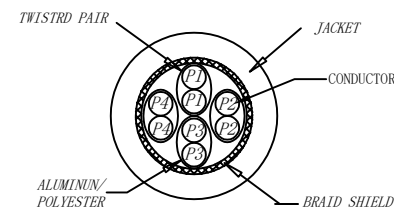

CAT.6 S/FTP TPE-LSZH 250MHz ISO/IEC 11801 & EN50173-1 & ANSI/TIA-568.2-D www.Synergy21.de CE

PIN OUT

MATERIAL LIST

NO.	PARTS NAME	SPECIFICATION STANDARD	QT' Y	REMARK
⑥	LABEL	NO DRY GLUE LABEL	1	
⑤	MINI TIE	PE MINI TIE(POSSESS METAL) COLOUR SEE THE CHART	2	
④	POLYETHYLENE BAG	SYNERGY 21 SLIP PE BAG	1	
③	CABLE	CAT. 6 S/FTP 27AWG (BC*1P+AL-FOIL)*4+Braid(AL-MG) JACKET:TPE-LSZH OD:6.0±0.2mm COLOUR SEE THE CHART	1	
②	Over mold	80A PVC,COLOR:SEE THE CHART	2	
①	Plug	RJ45 8P8C' S SHIELDED ,THE SHELL PLATED NICKEL ,PIN GOLD PLATED 3u" RED/TRANSPARENT	2	

Hasia		change "ROSH 2.0" to "ROSH 3.0"	2022-02-25	A6	SYNERGY 21					
		Add New Color	2019-03-14	A5						
		Increase the minimum bend radius	2018-11-30	A4	CUSTOMER NO.		ITEM NO.	SEE THE CHART		
		Add moulding size	2018-06-19	A3	PRODUCT NAME	CAT. 6 S/FTP PATCH CORD TPE-LSZH	manufacture country:	CHINA	UNIT	MM
		Change Moulding	2018-05-29	A2	DRAWNBY	CHECKBY	APPOBY	DATE		
		CHANGE PACKING AND BOX MARK	2018-03-12	A1	DRAWNBY	CHECKBY	APPOBY	DATE		
BY	CHK	REVISION RECORD MODIFICATIONS	DATE	REV.	SYNERGY 21	SYNERGY 21	SYNERGY 21	2015-01-20		