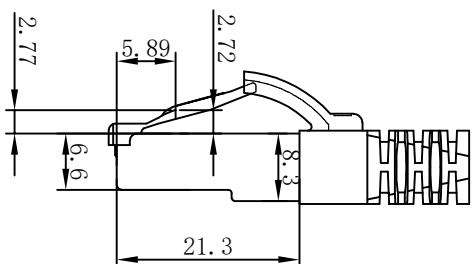

CAT.6 S/FTP TPE-LSZH 250MHz ISO/IEC 11801 & EN50173-1 & ANSI/TIA-568.2-D www.Synergy21.de CE

PIN OUT

MATERIAL LIST

NO.	PARTS NAME	SPECIFICATION STANDARD	QT' Y	REMARK
⑥	LABEL	NO DRY GLUE LABEL	1	
⑤	MINI TIE	PE MINI TIE(POSSESS METAL) COLOUR SEE THE CHART	2	
④	POLYETHYLENE BAG	SYNERGY 21 SLIP PE BAG	1	
③	CABLE	CAT. 6 S/FTP 27AWG (BC*1P+AL-FOIL)*4+Braid(AL-MG) JACKET:TPE-LSZH OD:6.0±0.2mm COLOUR SEE THE CHART	1	
②	Over mold	80A PVC,COLOR:SEE THE CHART	2	
①	Plug	RJ45 8P8C' S SHIELDED ,THE SHELL PLATED NICKEL ,PIN GOLD PLATED 3u" RED/TRANSPARENT	2	

NOTE:

- ELECTRICAL TEST:
 - 100% OPEN SHORT, MISS WIRE TEST
 - INSULATION RESISTANCE:DC 300V 10M Ohm;
 - CONTACTOR RESISTANCE:1 OHM per meter
- FLUKE TEST LIMIT:ISO11801 Channel Class E
- Working temperature:-10°C ~ + 60°C
- Storage temperature:-20°C~+75°C
- RoHS 3.0 AND REACH compliant
- Low Smoke (IEC 61034)
- Flame retardant (IEC60332-1-2)
- Halogen free (IEC 60754-1/2)
- Packing:Synergy21 PE Bag+Label
- Minimum of the bending radius is 60mm