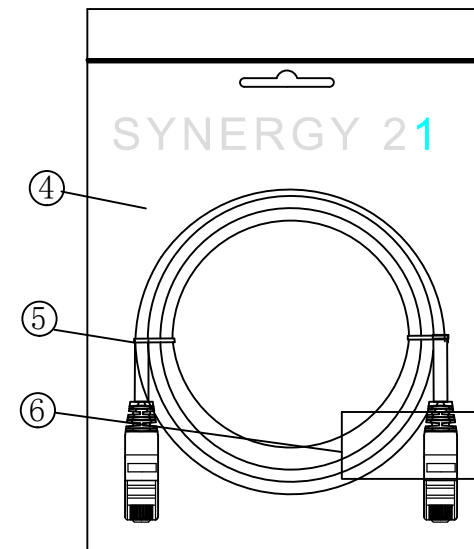

COLOR:BLACK PANTONE BLACK 3C		
ITEM	LENGTH (mm)	PACKING
S216931	150±5	SYNERGY 21 Bag A
S216915	250±10	SYNERGY 21 Bag A
S216916	500±15	SYNERGY 21 Bag A
S216917	1000±30	SYNERGY 21 Bag A
S216918	1500±30	SYNERGY 21 Bag A
S216919	2000±30	SYNERGY 21 Bag A
S216920	3000±50	SYNERGY 21 Bag A
S216921	5000±200	SYNERGY 21 Bag B
S216922	7500±200	SYNERGY 21 Bag B
S216923	10000±200	SYNERGY 21 Bag B
S216924	15000±300	SYNERGY 21 Bag C
S216925	20000±300	SYNERGY 21 Bag C
S216926	25000±300	SYNERGY 21 Bag C
S216927	30000±300	SYNERGY 21 Bag D
S216928	40000±500	SYNERGY 21 Bag D
S216929	50000±500	SYNERGY 21 Bag D

COLOR:RED PANTONE 199C		
ITEM	LENGTH (mm)	PACKING
S216689	150±5	SYNERGY 21 Bag A
S216690	250±10	SYNERGY 21 Bag A
S216691	500±15	SYNERGY 21 Bag A
S216692	1000±30	SYNERGY 21 Bag A
S216693	1500±30	SYNERGY 21 Bag A
S216694	2000±30	SYNERGY 21 Bag A
S216695	3000±50	SYNERGY 21 Bag A
S216696	5000±200	SYNERGY 21 Bag B
S216697	7500±200	SYNERGY 21 Bag B
S216698	10000±200	SYNERGY 21 Bag B
S216699	15000±300	SYNERGY 21 Bag C

Hasia		ADD RED CABLE	2022-05-10	A7	
		NEW	2015-01-20	A	
BY	CHK	REVISION RECORD MODIFICATIONS	DATE	REV.	

SYNERGY 21					
CUSTOMER NO.		ITEM NO.		SEE THE CHART	
PRODUCT NAME	CAT. 6 S/FTP PATCH CORD TPE-LSZH	manufacture country:	CHINA	UNIT	MM
DRAWNBY	CHECKBY	APPOBY	DATE		
SYNERGY 21	SYNERGY 21	SYNERGY 21	2015-01-20