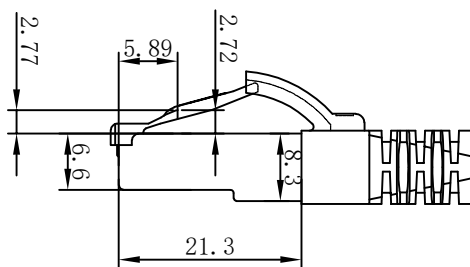

CAT.6 S/FTP TPE-LSZH 250MHz ISO/IEC 11801 & EN50173-1 & ANSI/TIA-568. 2-D www.Synergy21.de CE

PIN OUT

MATERIAL LIST

NO.	PARTS NAME	SPECIFICATION STANDARD	QT' Y	REMARK
⑥	LABEL	NO DRY GLUE LABEL	1	
⑤	MINI TIE	PE MINI TIE(POSSESS METAL) COLOUR SEE THE CHART	2	
④	POLYETHYLENE BAG	SYNERGY 21 SLIP PE BAG	1	
③	CABLE	CAT. 6 S/FTP 27AWG (BC*1P+AL-FOIL)*4+Braid(AL-MG) JACKET:TPE-LSZH OD:6.0±0.2mm COLOUR SEE THE CHART	1	
②	Over mold	80A PVC,COLOR:SEE THE CHART	2	
①	Plug	RJ45 8P8C' S SHIELDED ,THE SHELL PLATED NICKEL ,PIN GOLD PLATED 3u" RED/TRANSPARENT	2	

NOTE:

- ELECTRICAL TEST:
  - 100% OPEN SHORT, MISS WIRE TEST
  - INSULATION RESISTANCE:DC 300V 10M Ohm;
  - CONTACTOR RESISTANCE:1 OHM per meter
- FLUKE TEST LIMIT:ISO11801 Channel Class E
- Working temperature:-10°C ~ + 60°C
- Storage temperature:-20°C~+75°C
- RoHS 3.0 AND REACH compliant
- Low Smoke (IEC 61034)
- Flame retardant (IEC60332-1-2)
- Halogen free (IEC 60754-1/2)
- Packing:Synergy21 PE Bag+Label
- Minimum of the bending radius is 60mm