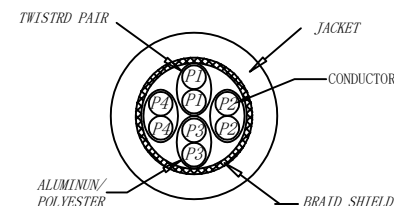

CAT.6 S/FTP TPE-LSZH 250MHz ISO/IEC 11801 & EN50173-1 & ANSI/TIA-568. 2-D www.Synergy21.de CE

PIN OUT

MATERIAL LIST

NO.	PARTS NAME	SPECIFICATION STANDARD	QT' Y	REMARK
⑥	LABEL	NO DRY GLUE LABEL	1	
⑤	MINI TIE	PE MINI TIE(POSSESS METAL) COLOUR SEE THE CHART	2	
④	POLYETHYLENE BAG	SYNERGY 21 SLIP PE BAG	1	
③	CABLE	CAT. 6 S/FTP 27AWG (BC*1P+AL-FOIL)*4+Braid(AL-MG) JACKET:TPE-LSZH OD:6.0±0.2mm COLOUR SEE THE CHART	1	
②	Over mold	80A PVC,COLOR:SEE THE CHART	2	
①	Plug	RJ45 8P8C' S SHIELDED ,THE SHELL PLATED NICKEL ,PIN GOLD PLATED 3u" RED/TRANSPARENT	2	