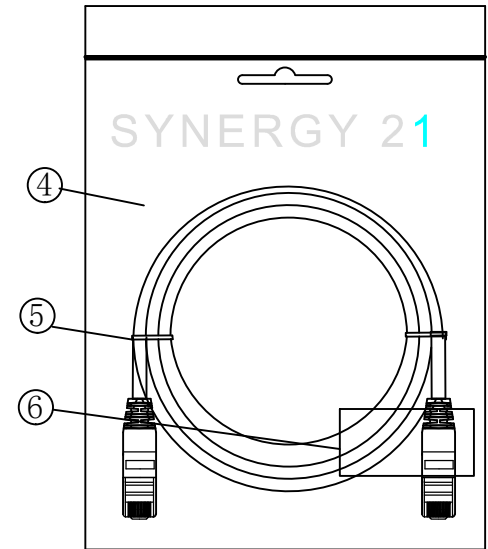

COLOR:BLACK PANTONE BLACK 3C		
ITEM	LENGTH (mm)	PACKING
S216931	150±5	SYNERGY 21 Bag A
S216915	250±10	SYNERGY 21 Bag A
S216916	500±15	SYNERGY 21 Bag A
S216917	1000±30	SYNERGY 21 Bag A
S216918	1500±30	SYNERGY 21 Bag A
S216919	2000±30	SYNERGY 21 Bag A
S216920	3000±50	SYNERGY 21 Bag A
S216921	5000±200	SYNERGY 21 Bag B
S216922	7500±200	SYNERGY 21 Bag B
S216923	10000±200	SYNERGY 21 Bag B
S216924	15000±300	SYNERGY 21 Bag C
S216925	20000±300	SYNERGY 21 Bag C
S216926	25000±300	SYNERGY 21 Bag C
S216927	30000±300	SYNERGY 21 Bag D
S216928	40000±500	SYNERGY 21 Bag D
S216929	50000±500	SYNERGY 21 Bag D

COLOR:RED PANTONE 199C		
ITEM	LENGTH (mm)	PACKING
S216689	150±5	SYNERGY 21 Bag A
S216690	250±10	SYNERGY 21 Bag A
S216691	500±15	SYNERGY 21 Bag A
S216692	1000±30	SYNERGY 21 Bag A
S216693	1500±30	SYNERGY 21 Bag A
S216694	2000±30	SYNERGY 21 Bag A
S216695	3000±50	SYNERGY 21 Bag A
S216696	5000±200	SYNERGY 21 Bag B
S216697	7500±200	SYNERGY 21 Bag B
S216698	10000±200	SYNERGY 21 Bag B
S216699	15000±300	SYNERGY 21 Bag C

SYNERGY 21

Hasia														
BY	CHK													

ADD RED CABLE

2022-05-10

A7

PRODUCT NAME

CAT. 6 S/FTP PATCH CORD TPE-LSZH

manufacture country:

CHINA

UNIT MM

NEW

2015-01-20

A

DRAWNBY

CHECKBY

APPOBY

DATE

REVISION RECORD MODIFICATIONS

DATE

REV.

SYNERGY 21

SYNERGY 21

SYNERGY 21

2015-01-20