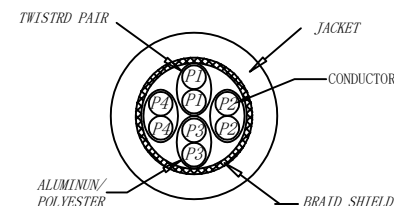

CAT.6 S/FTP TPE-LSZH 250MHz ISO/IEC 11801 & EN50173-1 & ANSI/TIA-568. 2-D www.Synergy21.de CE

PIN OUT

MATERIAL LIST

NO.	PARTS NAME	SPECIFICATION STANDARD	QT' Y	REMARK
⑥	LABEL	NO DRY GLUE LABEL	1	
⑤	MINI TIE	PE MINI TIE(POSSESS METAL) COLOUR SEE THE CHART	2	
④	POLYETHYLENE BAG	SYNERGY 21 SLIP PE BAG	1	
③	CABLE	CAT. 6 S/FTP 27AWG (BC*1P+AL-FOIL)*4+Braid(AL-MG) JACKET:TPE-LSZH OD:6.0±0.2mm COLOUR SEE THE CHART	1	
②	Over mold	80A PVC,COLOR:SEE THE CHART	2	
①	Plug	RJ45 8P8C' S SHIELDED , THE SHELL PLATED NICKEL , PIN GOLD PLATED 3u" RED/TRANSPARENT	2	

NO.	DESCRIPTION	DATE	REV.	SYNERGY 21																								
Hasia	change "ROSH 2.0" to "ROSH 3.0"	2022-02-25	A6	<table border="1"> <tr> <td colspan="2">CUSTOMER NO.</td> <td>ITEM NO.</td> <td colspan="3">SEE THE CHART</td> </tr> <tr> <td>PRODUCT NAME</td> <td>CAT. 6 S/FTP PATCH CORD TPE-LSZH</td> <td>manufacture country:</td> <td>CHINA</td> <td>UNIT</td> <td>MM</td> </tr> <tr> <td>DRAWNBY</td> <td>CHECKBY</td> <td>APPOBY</td> <td colspan="3">DATE</td> </tr> <tr> <td>SYNERGY 21</td> <td>SYNERGY 21</td> <td>SYNERGY 21</td> <td colspan="3">2015-01-20</td> </tr> </table>	CUSTOMER NO.		ITEM NO.	SEE THE CHART			PRODUCT NAME	CAT. 6 S/FTP PATCH CORD TPE-LSZH	manufacture country:	CHINA	UNIT	MM	DRAWNBY	CHECKBY	APPOBY	DATE			SYNERGY 21	SYNERGY 21	SYNERGY 21	2015-01-20		
CUSTOMER NO.		ITEM NO.	SEE THE CHART																									
PRODUCT NAME	CAT. 6 S/FTP PATCH CORD TPE-LSZH	manufacture country:	CHINA		UNIT	MM																						
DRAWNBY	CHECKBY	APPOBY	DATE																									
SYNERGY 21	SYNERGY 21	SYNERGY 21	2015-01-20																									
	Add New Color	2019-03-14	A5																									
	Increase the minimum bend radius	2018-11-30	A4																									
	Add moulding size	2018-06-19	A3																									
	Change Moulding	2018-05-29	A2																									
	CHANGE PACKING AND BOX MARK	2018-03-12	A1																									
BY	CHK	REVISION RECORD MODIFICATIONS	DATE	REV.																								