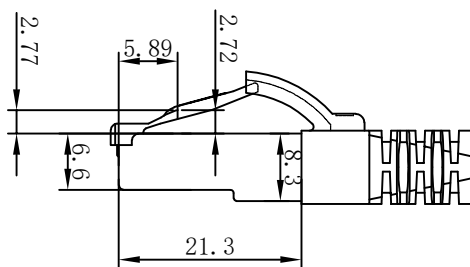

CAT.6 S/FTP TPE-LSZH 250MHz ISO/IEC 11801 & EN50173-1 & ANSI/TIA-568. 2-D www.Synergy21.de CE

PIN OUT

MATERIAL LIST

NO.	PARTS NAME	SPECIFICATION STANDARD	QT' Y	REMARK
⑥	LABEL	NO DRY GLUE LABEL	1	
⑤	MINI TIE	PE MINI TIE(POSSESS METAL) COLOUR SEE THE CHART	2	
④	POLYETHYLENE BAG	SYNERGY 21 SLIP PE BAG	1	
③	CABLE	CAT. 6 S/FTP 27AWG (BC*1P+AL-FOIL)*4+Braid(AL-MG) JACKET:TPE-LSZH OD:6.0±0.2mm COLOUR SEE THE CHART	1	
②	Over mold	80A PVC,COLOR:SEE THE CHART	2	
①	Plug	RJ45 8P8C' S SHIELDED , THE SHELL PLATED NICKEL , PIN GOLD PLATED 3u" RED/TRANSPARENT	2	

NOTE:

- ELECTRICAL TEST:
  - 100% OPEN SHORT, MISS WIRE TEST
  - INSULATION RESISTANCE:DC 300V 10M Ohm;
  - CONTACTOR RESISTANCE:1 OHM per meter
- FLUKE TEST LIMIT:ISO11801 Channel Class E
- Working temperature:-10°C ~ + 60°C
- Storage temperature:-20°C~+75°C
- RoHS 3.0 AND REACH compliant
- Low Smoke (IEC 61034)
- Flame retardant (IEC60332-1-2)
- Halogen free (IEC 60754-1/2)
- Packing:Synergy21 PE Bag+Label
- Minimum of the bending radius is 60mm