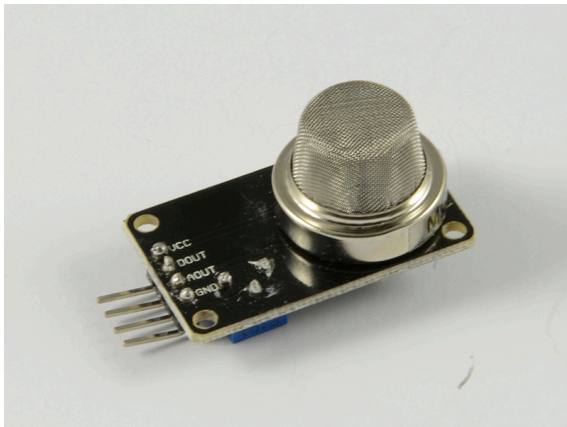

## ALLNET 4duino Sensor Gas Erdgas / LPG

>>> [Go to the shop article](#)

### EAN CODE

4duino Sensitive for Natural gas, LPG. MQ-5

B-4 (C10)

[Click here to discover more items from this category in our shop.](#)