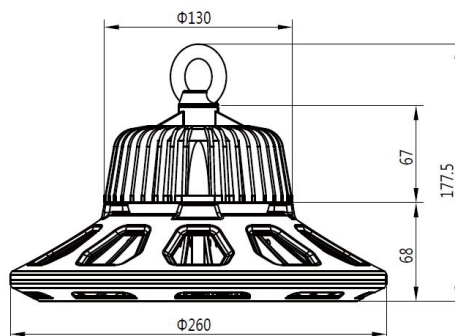

Product Description

1. 1, Compact and fasion design .Light weighted : 4.80kg
2. 2, Philips 3030 LED as light source , CRI>80Ra
3. 3, MEAN WELL HBG Series power supply . PF>0.95
4. 4, High lumen efficiency : 135lm/w
5. 5, 5 years warranty .

Performance Summary

Input Power: 80W, 100W, 150W, 200W, 230W
CRI: >70Ra/80Ra
CCT: 3000k-6500K
Input Voltage:90-305Vac
Limited Warranty :5 years' warranty
High Efficacy Lifetime: 50000hours
Dimming:Non-dimmable & 1-10V Dimmable
Working Temperature : - 20°C – +45 °C(Amb)

Accessories

Part No.	Name
139690	Synergy 21 LED spot pendant light UFO add. Radar Kit S
142944	Synergy 21 LED spot pendant light UFO add. Wall bracket for UFO size S bracket long
142943	Synergy 21 LED spot pendant light UFO add. Wall bracket for UFO size S bracket short
144402	Synergy 21 LED spot pendant light UFO add. Ball cage S
148951	Synergy 21 LED spot pendant light UFO add. Lampshade S
148726	Synergy 21 - Waterproof connector 1:1