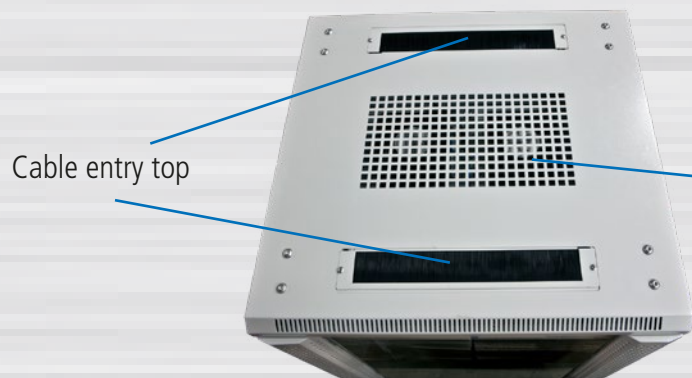

Cable entry top

Fan unit