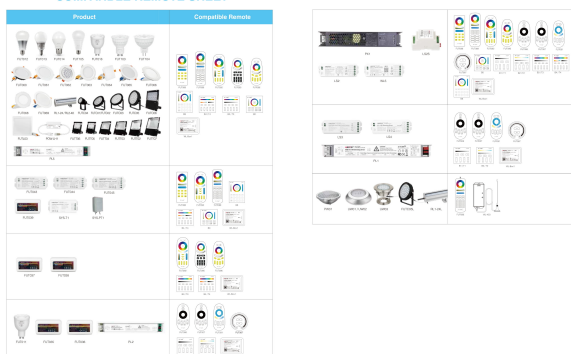

The remote control has special buttons for **on/off**, **programme change** and **speed setting**, so you can control the lighting to suit your needs. With the **4 zone buttons** you have the option of controlling and customising up to four different lighting zones separately.

4 zone RGB+CCT remote control
Touch remote control

RGB colour wheel
Dimmer slide + colour mixing slider
On/Off and programme and speed button
4 zone buttons

Voltage: 3V(sevtion 2 batteries) not included in the scope of delivery
Transmission Frequency: 2.4GHz
Modulation Method: GFSK
Transmitting Power: 6dBm
Standby Power Consumption: 20uA
Control Distance: 30m
Size: 138*56*38mm

Requires 2 AAA batteries, not included in the scope of delivery

Attributes

Attribute	Value
Grösse:	138*56*38
Lichtfarbe:	RGB-WW
Weight:	0.1 Kg
Warranty:	12.00 Months

Additional Images

COMPATIBLE REMOTE SHEET

Accessories

Part No.	Name
147689	Batterien Micro AAA 1,5V *Duracell* Industrial 10er Pack
147946	Synergy 21 LED Panel round 6W RGB-WW with RF and WLAN *Milight/Miboxer*
147979	Synergy 21 LED Panel round 12W RGB-WW with RF and WLAN *Milight/Miboxer*
147980	Synergy 21 LED panel round 15W RGB-WW with RF and WLAN IP54 *Milight/Miboxer*
148008	Synergy 21 LED garden lamp 9W RGB-WW with RF and WLAN IP65 24V *Milight/Miboxer*
148010	Synergy 21 LED garden lamp 9W RGB-WW with RF and WLAN IP65 230V *Milight/Miboxer*