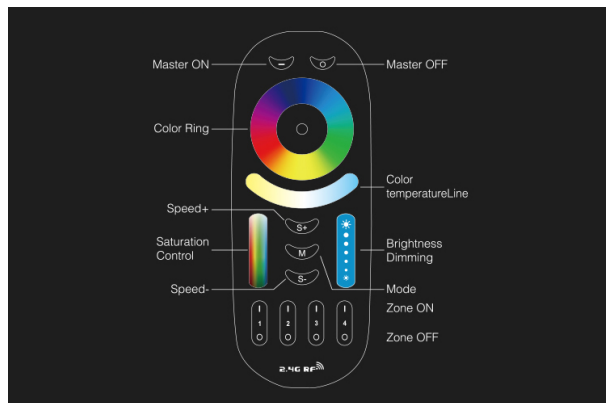

COMPATIBLE REMOTE SHEET

Accessories

Part No.	Name
147689	Batterien Micro AAA 1,5V *Duracell* Industrial 10er Pack
147946	Synergy 21 LED Panel round 6W RGB-WW with RF and WLAN *Milight/Miboxer*
147979	Synergy 21 LED Panel round 12W RGB-WW with RF and WLAN *Milight/Miboxer*
147980	Synergy 21 LED panel round 15W RGB-WW with RF and WLAN IP54 *Milight/Miboxer*
148008	Synergy 21 LED garden lamp 9W RGB-WW with RF and WLAN IP65 24V *Milight/Miboxer*
148010	Synergy 21 LED garden lamp 9W RGB-WW with RF and WLAN IP65 230V *Milight/Miboxer*