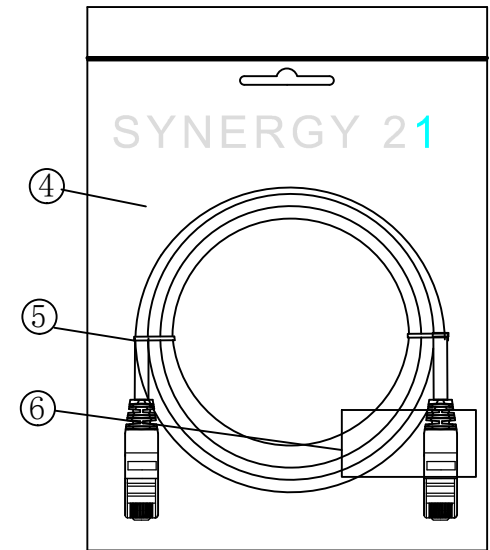

COLOR:BLACK PANTONE BLACK 3C		
ITEM	LENGTH (mm)	PACKING
S216931	150±5	SYNERGY 21 Bag A
S216915	250±10	SYNERGY 21 Bag A
S216916	500±15	SYNERGY 21 Bag A
S216917	1000±30	SYNERGY 21 Bag A
S216918	1500±30	SYNERGY 21 Bag A
S216919	2000±30	SYNERGY 21 Bag A
S216920	3000±50	SYNERGY 21 Bag A
S216921	5000±200	SYNERGY 21 Bag B
S216922	7500±200	SYNERGY 21 Bag B
S216923	10000±200	SYNERGY 21 Bag B
S216924	15000±300	SYNERGY 21 Bag C
S216925	20000±300	SYNERGY 21 Bag C
S216926	25000±300	SYNERGY 21 Bag C
S216927	30000±300	SYNERGY 21 Bag D
S216928	40000±500	SYNERGY 21 Bag D
S216929	50000±500	SYNERGY 21 Bag D

COLOR:RED PANTONE 199C		
ITEM	LENGTH (mm)	PACKING
S216689	150±5	SYNERGY 21 Bag A
S216690	250±10	SYNERGY 21 Bag A
S216691	500±15	SYNERGY 21 Bag A
S216692	1000±30	SYNERGY 21 Bag A
S216693	1500±30	SYNERGY 21 Bag A
S216694	2000±30	SYNERGY 21 Bag A
S216695	3000±50	SYNERGY 21 Bag A
S216696	5000±200	SYNERGY 21 Bag B
S216697	7500±200	SYNERGY 21 Bag B
S216698	10000±200	SYNERGY 21 Bag B
S216699	15000±300	SYNERGY 21 Bag C

SYNERGY 21

Hasia		ADD RED CABLE		2022-05-10	A7	PRODUCT NAME	CAT. 6 S/FTP PATCH CORD TPE-LSZH	CUSTOMER NO.		ITEM NO.	SEE THE CHART		
		NEW		2015-01-20	A	DRAWNBY	CHECKBY	APPOBY		manufacture country:	CHINA	UNIT	MM
BY	CHK	REVISION RECORD MODIFICATIONS		DATE	REV.	SYNERGY 21	SYNERGY 21	SYNERGY 21		DATE	2015-01-20