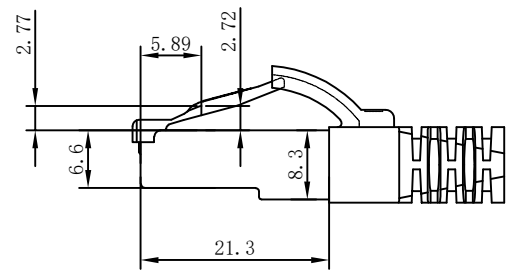

CAT. 6A S/FTP 27AWG LSZH 500MHz ISO/IEC 11801 Class Ea Channel Link 100% tested & EN 50173-1 & ANSI/TIA-568-C.2 www.Synergy21.de **CE**

①

MATERIAL LIST:

③	OVER MOLD	PVC 75A	8PCS	
②	PLUG	RJ45 8P8C Shielded Plug, Pin Gold Plated 3u", Shell Nickel Plating , Transparent Blue	2PCS	
①	CABLE	S/FTP CAT. 6A 27AWG (BC+AL-FOIL)*4PAIR+Braid(AL-MG) +JACKET:LSZH OD:5.8±0.2MM	1PCS	
NO.	PARTS NAME	SPECIFICATION STANDARD	QT' Y	REMARK

NOTE:

- ELECTRICAL TEST:
 - 100% OPEN SHORT, MISS WIRE TEST
 - INSULATION RESISTANCE:DC 300V 10M Ohm;
 - CONTACTOR RESISTANCE:1 OHM per meter
- FLUKE TEST LIMIT:ISO11801 Channel Class Ea
- Operating temperature:-20°C ~ + 75°C
- ROHS 3.0 & REACH COMPLIANT
- Support PoE/PoE+/PoE++
- Packing:Synergy21 PE Bag+Label
- Minimum of the bending radius is 60mm
- Flame retardant (IEC60332-1-2)
Low smoke(IEC 61034)
Halogen free(IEC 60754-2)