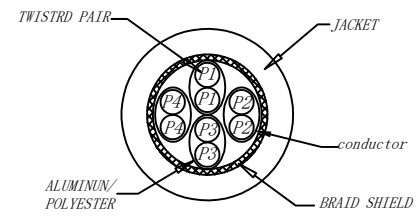

CAT. 6A S/FTP 27AWG LSZH 500MHz ISO/IEC 11801 Class Ea Channel Link 100% tested & EN 50173-1 & ANSI/TIA-568-C.2 www.Synergy21.de **CE**

①

MATERIAL LIST:

③	OVER MOLD	PVC 75A	8PCS	
②	PLUG	RJ45 8P8C Shielded Plug, Pin Gold Plated 3u", Shell Nickel Plating , Transparent Blue	2PCS	
①	CABLE	S/FTP CAT. 6A 27AWG (BC+AL-FOIL)*4PAIR+Braid(AL-MG) +JACKET:LSZH OD:5.8±0.2MM	1PCS	
NO.	PARTS NAME	SPECIFICATION STANDARD	QT' Y	REMARK

NOTE:

- ELECTRICAL TEST:
 - 100% OPEN SHORT, MISS WIRE TEST
 - INSULATION RESISTANCE:DC 300V 10M Ohm;
 - CONTACTOR RESISTANCE:1 OHM per meter
- FLUKE TEST LIMIT:ISO11801 Channel Class Ea
- Operating temperature:-20°C ~ + 75°C
- ROHS 3.0 & REACH COMPLIANT
- Support PoE/PoE+/PoE++
- Packing:Synergy21 PE Bag+Label
- Minimum of the bending radius is 60mm
- Flame retardant (IEC60332-1-2)
Low smoke(IEC 61034)
Halogen free(IEC 60754-2)