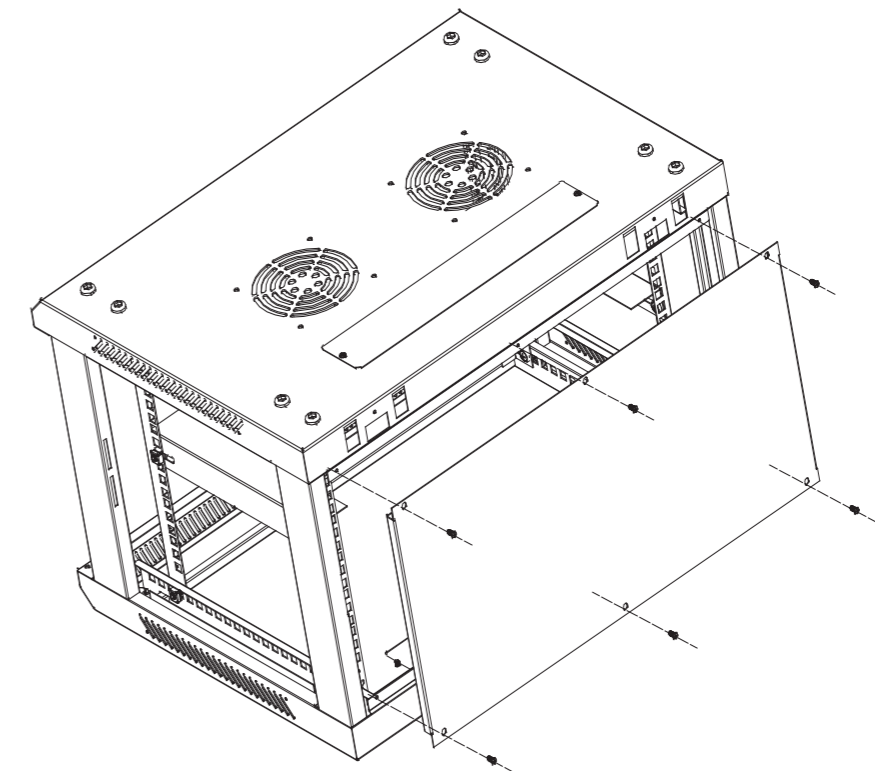

(5) Assembly the back panel by 6pcs M4*8 self-tapping screws.