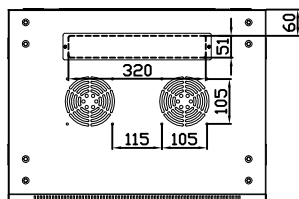

Model number	Dimensions		
	Width (W)	Depth (D)	Height (H)
ALL-SMA6404GRAU	600	450	281.1
ALL-SMA6404SCHWARZ	600	450	281.1
ALL-SMA6406GRAU	600	450	370
ALL-SMA6406SCHWARZ	600	450	370
ALL-SMA6409GRAU	600	450	503.4
ALL-SMA6409SCHWARZ	600	450	503.4
ALL-SMA6412GRAU	600	450	636.7
ALL-SMA6412SCHWARZ	600	450	636.7
ALL-SMA6415GRAU	600	450	770.1
ALL-SMA6415SCHWARZ	600	450	770.1
ALL-SMA6418GRAU	600	450	903.4
ALL-SMA6418SCHWARZ	600	450	903.4
ALL-SMA6606GRAU	600	600	370
ALL-SMA6606SCHWARZ	600	600	370
ALL-SMA6609GRAU	600	600	503.4
ALL-SMA6609SCHWARZ	600	600	503.4
ALL-SMA6612GRAU	600	600	636.7
ALL-SMA6612SCHWARZ	600	600	636.7
ALL-SMA6615GRAU	600	600	770.1
ALL-SMA6615SCHWARZ	600	600	770.1
ALL-SMA6618GRAU	600	600	903.4
ALL-SMA6618SCHWARZ	600	600	903.4