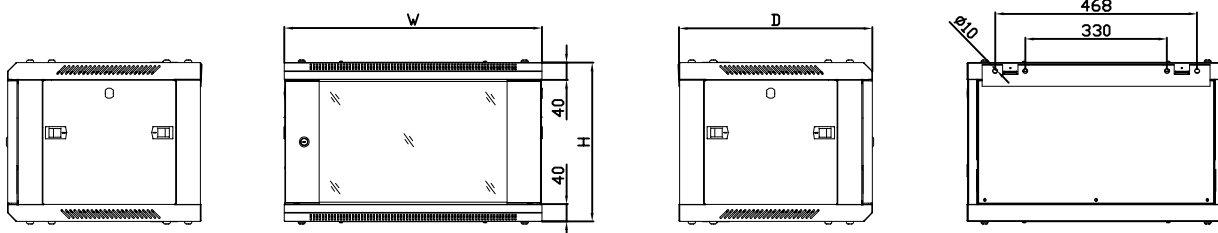

Model number	Dimensions		
	Width (W)	Depth (D)	Height (H)
ALL-SMA6404GRAU	600	450	281.1
ALL-SMA6404SCHWARZ	600	450	281.1
ALL-SMA6406GRAU	600	450	370
ALL-SMA6406SCHWARZ	600	450	370
ALL-SMA6409GRAU	600	450	503.4
ALL-SMA6409SCHWARZ	600	450	503.4
ALL-SMA6412GRAU	600	450	636.7
ALL-SMA6412SCHWARZ	600	450	636.7
ALL-SMA6415GRAU	600	450	770.1
ALL-SMA6415SCHWARZ	600	450	770.1
ALL-SMA6418GRAU	600	450	903.4
ALL-SMA6418SCHWARZ	600	450	903.4
ALL-SMA6606GRAU	600	600	370
ALL-SMA6606SCHWARZ	600	600	370
ALL-SMA6609GRAU	600	600	503.4
ALL-SMA6609SCHWARZ	600	600	503.4
ALL-SMA6612GRAU	600	600	636.7
ALL-SMA6612SCHWARZ	600	600	636.7
ALL-SMA6615GRAU	600	600	770.1
ALL-SMA6615SCHWARZ	600	600	770.1
ALL-SMA6618GRAU	600	600	903.4
ALL-SMA6618SCHWARZ	600	600	903.4