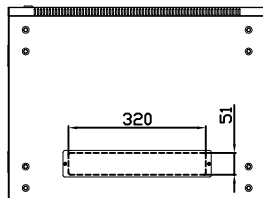

Model number	Dimensions		
	Width (W)	Depth (D)	Height (H)
ALL-SMA6404GRAU	600	450	281.1
ALL-SMA6404SCHWARZ	600	450	281.1
ALL-SMA6406GRAU	600	450	370
ALL-SMA6406SCHWARZ	600	450	370
ALL-SMA6409GRAU	600	450	503.4
ALL-SMA6409SCHWARZ	600	450	503.4
ALL-SMA6412GRAU	600	450	636.7
ALL-SMA6412SCHWARZ	600	450	636.7
ALL-SMA6415GRAU	600	450	770.1
ALL-SMA6415SCHWARZ	600	450	770.1
ALL-SMA6418GRAU	600	450	903.4
ALL-SMA6418SCHWARZ	600	450	903.4
ALL-SMA6606GRAU	600	600	370
ALL-SMA6606SCHWARZ	600	600	370
ALL-SMA6609GRAU	600	600	503.4
ALL-SMA6609SCHWARZ	600	600	503.4
ALL-SMA6612GRAU	600	600	636.7
ALL-SMA6612SCHWARZ	600	600	636.7
ALL-SMA6615GRAU	600	600	770.1
ALL-SMA6615SCHWARZ	600	600	770.1
ALL-SMA6618GRAU	600	600	903.4
ALL-SMA6618SCHWARZ	600	600	903.4