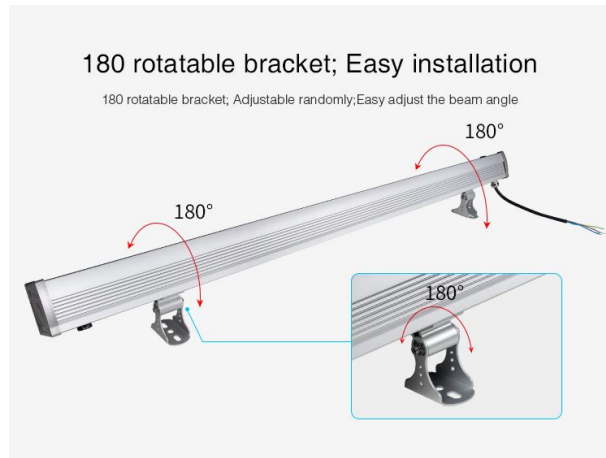

COMPATIBLE REMOTE SHEET

Product	Compatible Remote