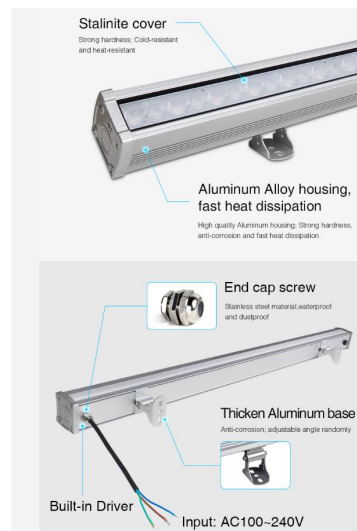

COMPATIBLE REMOTE SHEET

Product	Compatible Remote