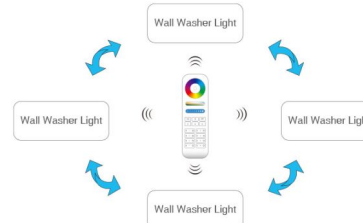

Transmitting mode instruction

Auto-synchronization function