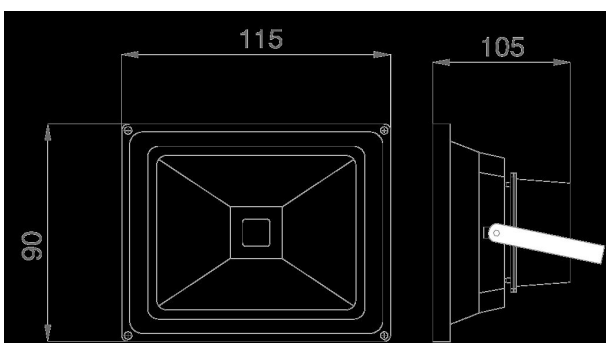

Attributes

Attribute	Value
Abstrahlwinkel:	120
Betriebstemperatur:	-25°C bis +55°C
CRI:	>80
Dimmbar:	TRIAC
Grösse:	115*90*105
LED - Gehäusefarbe:	grau
LED - Gehäusematerial:	Aluminium
Lichtfarbe:	blau
Schutzklasse:	IP65
Volt:	230
Weight:	0.69 Kg
Warranty:	60.00 Months

Additional Images

Accessories