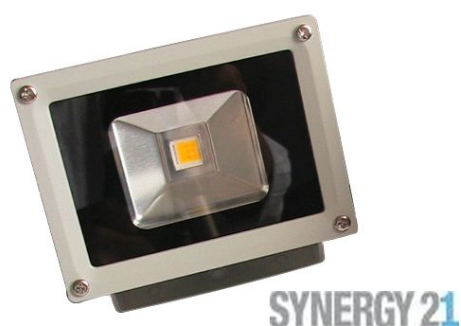

Synergy 21 LED Spot Outdoor floodlight 10W gray housing - blue V2

kwh/1000h:	10,00
Lumens:	900
Watt:	10,0
Nominal Service Life:	35000 Std.
Switching Cycles:	50000
Opt. Ambient Temperature.:	25 °C

With emergency power function (from 80V approx. 20% brightness) and reversible overheating protection
Dimmable (leading edge and trailing edge phase dimmer)
Single-pane safety glass
Stainless steel mounting bracket
IP65 suitable outdoor cable H05RNF without plug (0.7m)

With emergency power function and overheating protection
Operating voltage: > AC 207-253V/50-60Hz
LED: 10Watt high-power chip
Beam angle: 120°
Range approx. 15 metres
Lumen: 900lm, 90lm/watt
Blue: 460-470nm
Housing: Injection-moulded aluminium in grey
Dimmable: yes (leading edge and trailing edge phase dimmer)
Operating temperature: -10°C to +55°C
Protection class: IP65 (water jet-proof)
Dimensions: (l*w*h) 115*90*105mm

Energy efficiency class: A+
kWh/1000h: 10

Attributes

Attribute	Value
Abstrahlwinkel:	120
Betriebstemperatur:	-25°C bis +55°C
CRI:	>80
Dimmbar:	TRIAC
Grösse:	115*90*105
LED - Gehäusefarbe:	grau
LED - Gehäusematerial:	Aluminium
Lichtfarbe:	blau
Schutzklasse:	IP65
Volt:	230
Weight:	0.69 Kg
Warranty:	60.00 Months

Additional Images

Accessories

Part No.	Name
82434	Finder Twilight Switch suitable for Synergy 21 LED outdoor spotlight
148726	Synergy 21 - Waterproof connector 1:1
148727	Synergy 21 - Waterproof connector 1:2
148730	Synergy 21 - Waterproof connector box 3 ports
148729	Synergy 21 - Waterproof connector box 3 ports transparent
148728	Synergy 21 - Waterproof connector box 4 ports
134568	Finder motion detector IP55
113414	Finder motion detector IP54
147265	Netzkabel 230V Schutzkontakt CEE7(Stecker)->Open End mit Adernendhülsen, 1,8m,Black