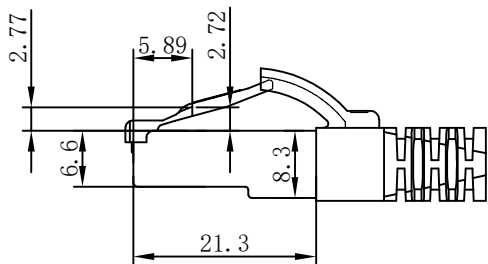

CAT.6 S/FTP LSZH 250MHz ISO/IEC 11801 & EN50173-1 & ANSI/TIA-568-C.2 www.Synergy21.de **CE**

PIN OUT

MATERIAL LIST

NO.	PARTS NAME	SPECIFICATION STANDARD	QT' Y	REMARK
⑥	LABEL	NO DRY GLUE LABEL	1	
⑤	MINI TIE	PE MINI TIE (POSSESS METAL) COLOUR SEE THE CHART	2	
④	POLYETHYLENE BAG	SYNERGY 21 SLIP PE BAG	1	
③	CABLE	CAT.6 S/FTP 27AWG(BC*1P+AL-FOIL)*4+Braid (AL-MG) JACKET:LSZH OD:5.8±0.2mm COLOUR SEE THE CHART	1	
②	Over mold	80A PVC, COLOR:SEE THE CHART	2	
①	Plug	RJ45 8P8C'S SHIELDED , THE SHELL PLATED NICKEL , PIN GOLD PLATED 3u" RED/TRANSPARENT	2	

NOTE:

- ELECTRICAL TEST:
 - 100% OPEN SHORT, MISS WIRE TEST
 - INSULATION RESISTANCE:DC 300V 10M Ohm;
 - CONTACTOR RESISTANCE:1 OHM per meter
- FLUKE TEST LIMIT:ISO11801 Channel Class E
- Operating temperature:-20°C~+75°C
- ROHS 3.0 AND REACH compliant
- Support PoE/PoE+/PoE++
- Packing:Synergy21 PE Bag+Label
- Minimum of the bending radius is 60mm
- Flame retardant (IEC60332-1-2)
Low smoke(IEC 61034)
Halogen free(IEC 60754-2)

Hasia		change "ROSH 2.0" to "ROSH 3.0"	2022-02-25	A7	SYNERGY 21					
		Add IEC60332-1-2	2021-01-23	A6						
		Increase the minimum bend radius	2018-11-30	A5						
		Change Moulding	2018-05-29	A4						
		CHANGE PACKING AND BOX MARK	2018-03-12	A3						
		ADD POE Information	2017-02-06	A2	CUSTOMER NO.		ITEM NO.	SEE THE CHART		
		REVISION RECORD MODIFICATIONS	DATE	REV.	PRODUCT NAME	CAT. 6 S/FTP PATCH CORD LSZH	manufacture country:	CHINA	UNIT	MM
BY	CHK				DRAWNBY	CHECKBY	APPOBY	DATE		
					SYNERGY 21	SYNERGY 21	SYNERGY 21	2015-01-20		

						SYNERGY 21						
						CUSTOMER NO.			ITEM NO.	SEE THE CHART		
						PRODUCT NAME	CAT. 6 S/FTP PATCH CORD		manufacture country:	CHINA	UNIT	MM
						DRAWNBY		CHECKBY		APPOBY	DATE	
BY	CHK	REVISION RECORD MODIFICATIONS			DATE	REV.	SYNERGY 21	SYNERGY 21	SYNERGY 21	2015-01-20		