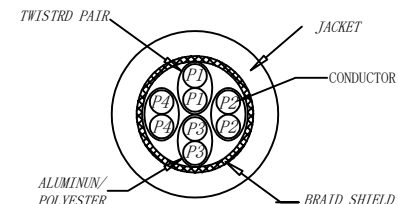

CAT.6 S/FTP LSZH 250MHz ISO/IEC 11801 & EN50173-1 & ANSI/TIA-568-C.2 www.Synergy21.de **CE**

PIN OUT

MATERIAL LIST

NO.	PARTS NAME	SPECIFICATION STANDARD	QT' Y	REMARK
⑥	LABEL	NO DRY GLUE LABEL	1	
⑤	MINI TIE	PE MINI TIE (POSSESS METAL) COLOUR SEE THE CHART	2	
④	POLYETHYLENE BAG	SYNERGY 21 SLIP PE BAG	1	
③	CABLE	CAT.6 S/FTP 27AWG(BC*1P+AL-FOIL)*4+Braid (AL-MG) JACKET:LSZH OD:5.8±0.2mm COLOUR SEE THE CHART	1	
②	Over mold	80A PVC, COLOR:SEE THE CHART	2	
①	Plug	RJ45 8P8C'S SHIELDED , THE SHELL PLATED NICKEL , PIN GOLD PLATED 3u" RED/TRANSPARENT	2	

NOTE:

- ELECTRICAL TEST:
 - 100% OPEN SHORT, MISS WIRE TEST
 - INSULATION RESISTANCE:DC 300V 10M Ohm;
 - CONTACTOR RESISTANCE:1 OHM per meter
- FLUKE TEST LIMIT:ISO11801 Channel Class E
- Operating temperature:-20°C~+75°C
- ROHS 3.0 AND REACH compliant
- Support PoE/PoE+/PoE++
- Packing:Synergy21 PE Bag+Label
- Minimum of the bending radius is 60mm
- Flame retardant (IEC60332-1-2)
Low smoke(IEC 61034)
Halogen free(IEC 60754-2)

Hasia		change "ROSH 2.0" to "ROSH 3.0"	2022-02-25	A7	SYNERGY 21					
		Add IEC60332-1-2	2021-01-23	A6						
		Increase the minimum bend radius	2018-11-30	A5						
		Change Moulding	2018-05-29	A4						
		CHANGE PACKING AND BOX MARK	2018-03-12	A3						
		ADD POE Information	2017-02-06	A2	CUSTOMER NO.		ITEM NO.	SEE THE CHART		
		REVISION RECORD MODIFICATIONS	DATE	REV.	PRODUCT NAME	CAT. 6 S/FTP PATCH CORD LSZH	manufacture country:	CHINA	UNIT	MM
BY	CHK				DRAWNBY	CHECKBY	APPOBY	DATE		
					SYNERGY 21	SYNERGY 21	SYNERGY 21	2015-01-20		