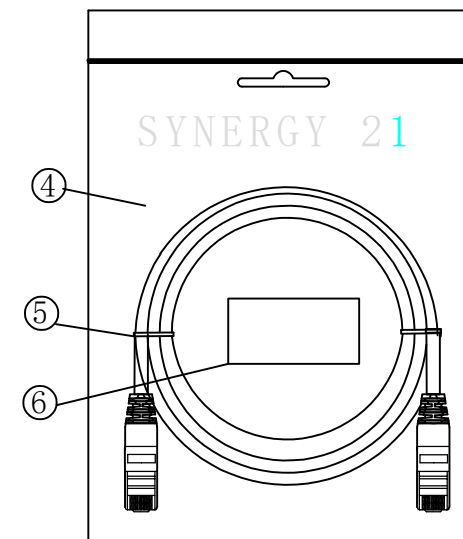

COLOR:BLUE PANTONE 647C		
ITEM	LENGTH/mm	PACKING
S215900	150±10	SYNERGY 21 A Bag
S216002	250±10	SYNERGY 21 A Bag
S216009	500±15	SYNERGY 21 A Bag
S216019	1000±30	SYNERGY 21 A Bag
S216029	1500±30	SYNERGY 21 A Bag
S216038	2000±30	SYNERGY 21 A Bag
S216048	3000±50	SYNERGY 21 A Bag
S216058	5000±200	SYNERGY 21 B Bag
S216068	7500±200	SYNERGY 21 B Bag
S216077	10000±200	SYNERGY 21 B Bag
S216086	15000±300	SYNERGY 21 C Bag
S216095	20000±300	SYNERGY 21 C Bag
S216104	25000±300	SYNERGY 21 C Bag
S216113	30000±300	SYNERGY 21 D Bag

COLOR:BLACK PANTONE BLACK 3C		
ITEM	LENGTH/mm	PACKING
S215907	150±10	SYNERGY 21 A Bag
S216001	250±10	SYNERGY 21 A Bag
S216008	500±15	SYNERGY 21 A Bag
S216018	1000±30	SYNERGY 21 A Bag
S216028	1500±30	SYNERGY 21 A Bag
S216037	2000±30	SYNERGY 21 A Bag
S216047	3000±50	SYNERGY 21 A Bag
S216057	5000±200	SYNERGY 21 B Bag
S216067	7500±200	SYNERGY 21 B Bag
S216076	10000±200	SYNERGY 21 B Bag
S216085	15000±300	SYNERGY 21 C Bag
S216094	20000±300	SYNERGY 21 C Bag
S216103	25000±300	SYNERGY 21 C Bag
S216112	30000±300	SYNERGY 21 D Bag

						SYNERGY 21						
						CUSTOMER NO.		ITEM NO.	SEE THE CHART			
						PRODUCT NAME	CAT. 6 S/FTP PATCH CORD	manufacture country:	CHINA	UNIT	MM	
						NEW	2015-01-20	A	DRAWNBY	CHECKBY	APPOBY	DATE
BY	CHK		REVISION RECORD MODIFICATIONS	DATE	REV.	SYNERGY 21	SYNERGY 21	SYNERGY 21	SYNERGY 21	SYNERGY 21	2015-01-20