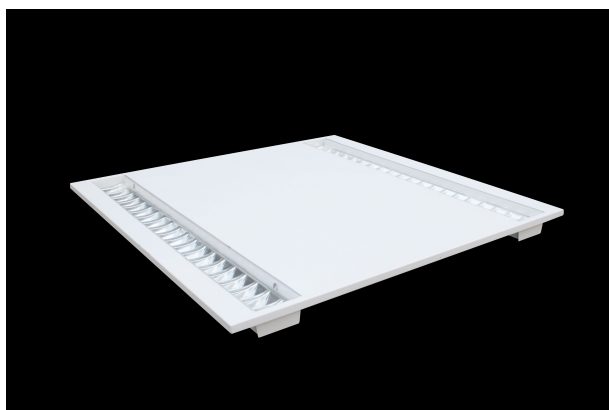

Synergy 21 LED light panel 620*620 ROW neutral white 30W white UGR

kwh/1000h:	30,00
Lumens:	3550
Watt:	30,0
Nominal Service Life:	35000 Std.
Switching Cycles:	50000
Opt. Ambient Temperature.:	25 °C

Ultra Slim LED Panel Light, ROW version
Intended use: Installation in the Odenwald ceiling

Frame colour: white (aluminium)
Power consumption: 30 watts
Number of lumens: 3550Lm, Lm/W=120
Light colour: neutral white 4000
MacAdam/SDCM = 3
Colour rendering index (CRI): >80
SDCM: <=4
Beam angle: 90° (optics = opal)
Unified glare rating: UGR<19
Protection class: IP20 / IK05
Rated lifetime (L80): 50,000h
Operating temperature: -20° to +45° (Amb.)
Power supply: 700mA, 27-42V, 30W, power supply unit see accessories
Size (external dimensions): 622mm x 622mm x 30mm
Warranty: 5 years

Energy efficiency class: A++
kWh/1000h: 30

IES files download: <http://www.synergy21.de/service-support/downloads/lichtberechnung-ies/>

Attributes

Attribute	Value
Abstrahlwinkel:	90
Ampere:	0.70
CC oder CV:	cc
CRI:	80
Dimmbar:	Nein
Grösse:	620*620
LED - Gehäusefarbe:	weiß
Lichtfarbe:	neutralweiß
Lichtfarbe in Kelvin:	4000
Lumen:	4200
Schutzklasse:	IP40
UGR:	<19
Weight:	1.5 Kg
Warranty:	60.00 Months

Additional Images

Dimension A (mm)	Dimension B (mm)	Dimension C (mm)
622±1	622±1	30±1

Accessories

Part No.	Name
149090	Synergy 21 LED light panel 620*620 with standard power supply 35W PRO V3 Triac DIM
149092	Synergy 21 LED light panel 620*620 with standard power supply 35W PRO V3 DALI DIM