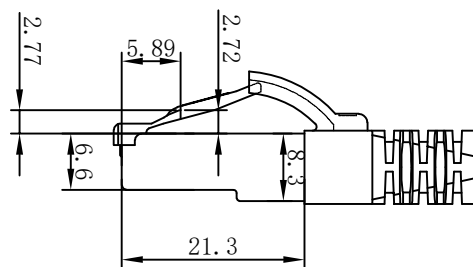

CAT.6 S/FTP TPE-LSZH 250MHz ISO/IEC 11801 & EN50173-1 & ANSI/TIA-568. 2-D www.Synergy21.de CE

PIN OUT

MATERIAL LIST

| | | | | |
|-----|------------------|---|-------|--------|
| ⑥ | LABEL | NO DRY GLUE LABEL | 1 | |
| ⑤ | MINI TIE | PE MINI TIE(POSSESS METAL) COLOUR SEE THE CHART | 2 | |
| ④ | POLYETHYLENE BAG | SYNERGY 21 SLIP PE BAG | 1 | |
| ③ | CABLE | CAT. 6 S/FTP 27AWG (BC*1P+AL-FOIL)*4+Braid(AL-MG) JACKET:TPE-LSZH OD:6.0±0.2mm COLOUR SEE THE CHART | 1 | |
| ② | Over mold | 80A PVC,COLOR:SEE THE CHART | 2 | |
| ① | Plug | RJ45 8P8C' S SHIELDED ,THE SHELL PLATED NICKEL ,PIN GOLD PLATED 3u" RED/TRANSPARENT | 2 | |
| NO. | PARTS NAME | SPECIFICATION STANDARD | QT' Y | REMARK |

NOTE:

- ELECTRICAL TEST:
 - 100% OPEN SHORT, MISS WIRE TEST
 - INSULATION RESISTANCE:DC 300V 10M Ohm;
 - CONTACTOR RESISTANCE:1 OHM per meter
- FLUKE TEST LIMIT:ISO11801 Channel Class E
- Working temperature:-10°C ~ + 60°C
- Storage temperature:-20°C~+75°C
- RoHS 3.0 AND REACH compliant
- Low Smoke (IEC 61034)
- Flame retardant (IEC60332-1-2)
- Halogen free (IEC 60754-1/2)
- Packing:Synergy21 PE Bag+Label
- Minimum of the bending radius is 60mm