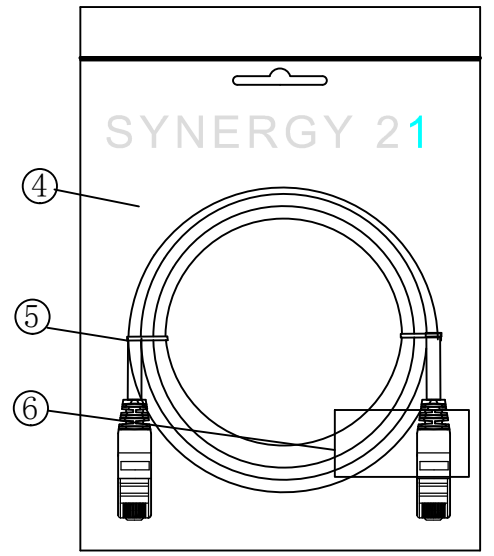

COLOR:BLACK PANTONE BLACK 3C		
ITEM	LENGTH (mm)	PACKING
S216931	150±5	SYNERGY 21 Bag A
S216915	250±10	SYNERGY 21 Bag A
S216916	500±15	SYNERGY 21 Bag A
S216917	1000±30	SYNERGY 21 Bag A
S216918	1500±30	SYNERGY 21 Bag A
S216919	2000±30	SYNERGY 21 Bag A
S216920	3000±50	SYNERGY 21 Bag A
S216921	5000±200	SYNERGY 21 Bag B
S216922	7500±200	SYNERGY 21 Bag B
S216923	10000±200	SYNERGY 21 Bag B
S216924	15000±300	SYNERGY 21 Bag C
S216925	20000±300	SYNERGY 21 Bag C
S216926	25000±300	SYNERGY 21 Bag C
S216927	30000±300	SYNERGY 21 Bag D
S216928	40000±500	SYNERGY 21 Bag D
S216929	50000±500	SYNERGY 21 Bag D

COLOR:RED PANTONE 199C		
ITEM	LENGTH (mm)	PACKING
S216689	150±5	SYNERGY 21 Bag A
S216690	250±10	SYNERGY 21 Bag A
S216691	500±15	SYNERGY 21 Bag A
S216692	1000±30	SYNERGY 21 Bag A
S216693	1500±30	SYNERGY 21 Bag A
S216694	2000±30	SYNERGY 21 Bag A
S216695	3000±50	SYNERGY 21 Bag A
S216696	5000±200	SYNERGY 21 Bag B
S216697	7500±200	SYNERGY 21 Bag B
S216698	10000±200	SYNERGY 21 Bag B
S216699	15000±300	SYNERGY 21 Bag C

Hasia		ADD RED CABLE	2022-05-10	A7	
		NEW	2015-01-20	A	
BY	CHK	REVISION RECORD MODIFICATIONS	DATE	REV.	

SYNERGY 21					
CUSTOMER NO.		ITEM NO.		SEE THE CHART	
PRODUCT NAME	CAT. 6 S/FTP PATCH CORD TPE-LSZH	manufacture country:	CHINA	UNIT	MM
DRAWNBY	CHECKBY	APPOBY	DATE		
SYNERGY 21	SYNERGY 21	SYNERGY 21	2015-01-20