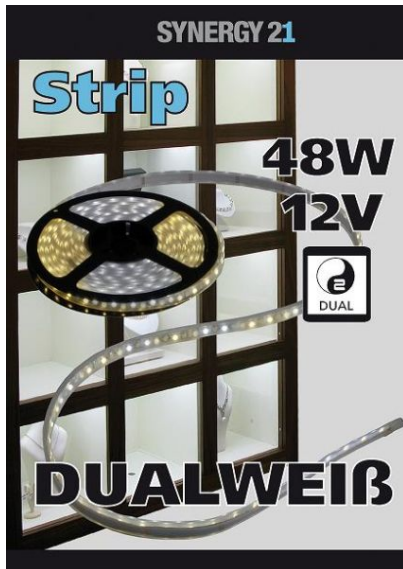

Synergy 21 LED Flex Strip 120 DW (CCT) DC12V 48W per color IP20

kwh/1000h:	96,00
Lumens:	6000
Watt:	96,0
Nominal Service Life:	35000 Std.
Switching Cycles:	50000
Opt. Ambient Temperature.:	25 °C

Colour selection between 3000-7000K possible with controller
ww: 3000K ±250, cw: 6500K ±250
CRI>80
5 metres, (5000*10*3mm)
12 Volt, common positive pole, 96 Watt total, 14.4W/M
6000Lm
600 high power 3528SMD LED
DC12V, 48W per colour, non-waterproof
Can be shortened every 6 LEDs
Adhesive tape for mounting aid on the back

Strip can be shortened at markings with sharp scissors.
!Attention! Strip must be checked for functionality beforehand.
Only split the strip when no current is present.

Energy efficiency class: A
kWh/1000h: 96

Please note that LED strips must also be cooled.
Make sure that the LED strip does not exceed an operating temperature of 40°C, otherwise the service life cannot be guaranteed.

Attributes

Attribute	Value
Abstrahlwinkel:	120
Ampere:	8
CC oder CV:	CV
CRI:	>80
Dimmbar:	abhängig vom Netzteil
Länge:	5
LED Strip Klebeband:	ja
LED Strip Breite:	10
LED Strip Höhe:	3
LED Strip kürzbar:	50
LED Strip Länge:	5000
Lichtfabe in Kelvin:	3000-7000
Lichtfarbe:	dual weiß, CCT
Lichtfarbe in Kelvin:	3000-7000
Lichtfarbe Name:	dual weiß, CCT
Lumen:	6000
Schutzklasse:	IP20
Volt:	12
Weight:	0.1 Kg
Warranty:	60.00 Months