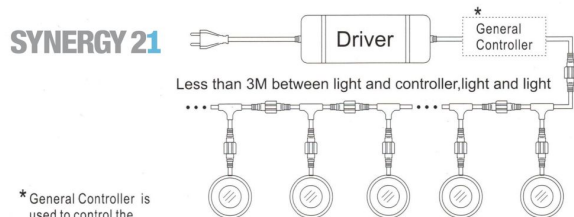

Attribute	Value
LED - Gehäusefarbe:	silber
LED - Gehäusematerial:	Edelstahl
Lichtfarbe:	neutralweiß
Lichtfarbe in Kelvin:	4200
Schutzklasse:	IP67
Volt:	12
Weight:	0.3 Kg
Warranty:	60.00 Months

Additional Images

* General Controller is used to control the RGB light.