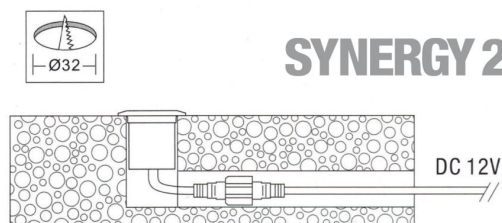

Attribute	Value
LED - Gehäusefarbe:	silber
LED - Gehäusematerial:	Edelstahl
Lichtfarbe:	neutralweiß
Lichtfarbe in Kelvin:	4200
Schutzklasse:	IP67
Volt:	12
Weight:	0.3 Kg
Warranty:	60.00 Months

Additional Images

* General Controller is used to control the RGB light.