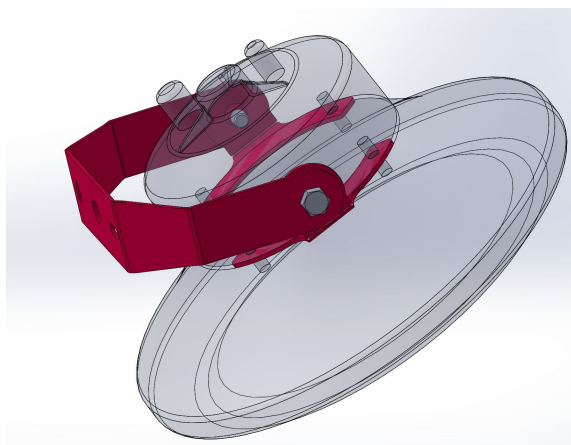

Synergy 21 LED spot pendant light UFO add. Wall bracket for UFO size S bracket short

Short bracket with swivelling range $\pm 68^\circ$ for UFO up to 100W