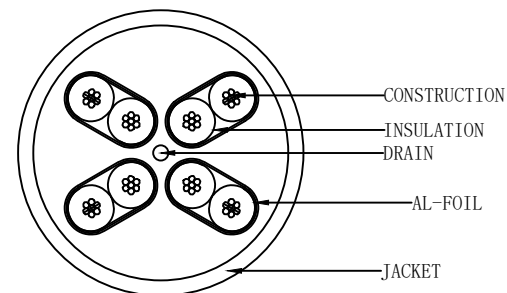

CAT6A U/FTP 4x2x32AWG/7 TPE/LSZH ISO11801 & EN50173 & ANSI/TIA568C.2 www.Synergy21.de **CE**

PIN OUT

MATERIAL LIST

NOTE:

1. Fluke Channel Test ISO 11801 channel Class Ea
2. ROHS 3.0 AND REACH compliant
3. Electrical test: 100% open short & miss wire test;
4. Operating temperature: -20°C ~ +75°C
5. Minimum of the bending radius is 30mm
6. Flame retardant (IEC60332-1-2)
Low smoke (IEC 61034)
Halogen free (IEC 60754-2)

NO.	PARTS NAME	SPECIFICATION STANDARD	QT' Y	REMARK
③	CABLE	CAT. 6A U/FTP CABLE (32AWG BC*1P+AL-FOIL)*4+DRAIN+JACKET:LSZH-TPE, OD:3.8±0.2mm	1	
②	Over mold	75A PVC	2	
①	Plug	RJ45 8P8C Shielded Plug, PIN GOLD PLATED 3u", THE SHELL PLATED NICKEL, TRANSPARENT BLUE	2	

Hasia		change ITEM NO.	2022-03-21	A3	SYNERGY 21					
Hasia		change "ROSH 2.0" to "ROSH 3.0"	2022-02-25	A2	CUSTOMER		ITEM NO.	See The Chart		
		Change the Jacket	2022-02-14	A1	PRODUCT NAME	Cat. 6A U/FTP Patch cord Slim Type LSZH-TPE	manufacture country:	CHINA	UNIT	MM
		NEW	2021-01-23	A	DRAWNBY	CHECKBY	APPROVE	DATE		
BY	CHK	REVISION RECORD MODIFICATION	DATE	REV.	SYNERGY 21	SYNERGY 21	SYNERGY 21	2021-01-23		

COLOR:GREEN PANTONE 3278C	
ITEM	LENGTH/mm
S217350V2	150±5
S217351V2	250±10
S217352V2	500±15
S217353V2	1000±20
S217354V2	1500±30
S217355V2	2000±30
S217356V2	3000±50
S217357V2	5000±100
S217358V2	7500±200
S217359V2	10000±200