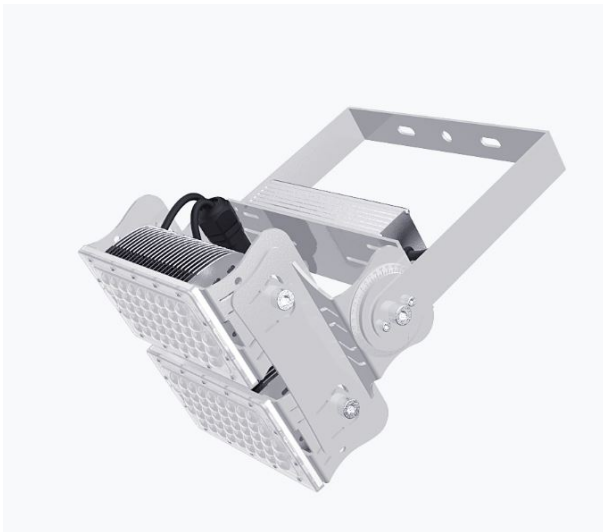

Attributes

Attribute	Value
Abstrahlwinkel:	60
CRI:	>80
Dimmbar:	nein
Grösse:	300*250*330
LED - Gehäusefarbe:	silber
LED - Gehäusematerial:	Aluminium
Lichtfarbe:	kaltweiß
Lichtfarbe in Kelvin:	6500
Lumen:	32000
Schutzklasse:	IP65
Volt:	230
Weight:	5.1 Kg
Warranty:	24.00 Months

Additional Images