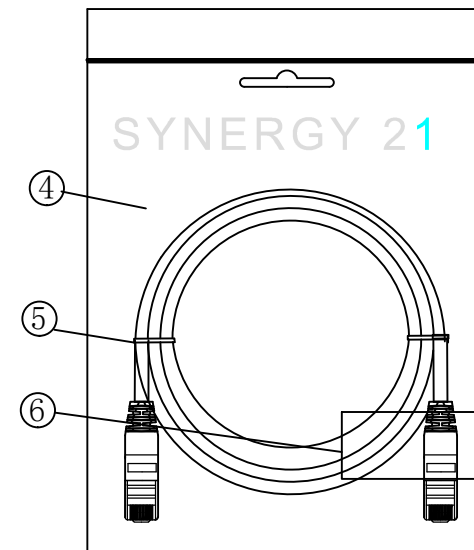

COLOR:BLACK PANTONE BLACK 3C		
ITEM	LENGTH (mm)	PACKING
S216931	150±5	SYNERGY 21 Bag A
S216915	250±10	SYNERGY 21 Bag A
S216916	500±15	SYNERGY 21 Bag A
S216917	1000±30	SYNERGY 21 Bag A
S216918	1500±30	SYNERGY 21 Bag A
S216919	2000±30	SYNERGY 21 Bag A
S216920	3000±50	SYNERGY 21 Bag A
S216921	5000±200	SYNERGY 21 Bag B
S216922	7500±200	SYNERGY 21 Bag B
S216923	10000±200	SYNERGY 21 Bag B
S216924	15000±300	SYNERGY 21 Bag C
S216925	20000±300	SYNERGY 21 Bag C
S216926	25000±300	SYNERGY 21 Bag C
S216927	30000±300	SYNERGY 21 Bag D
S216928	40000±500	SYNERGY 21 Bag D
S216929	50000±500	SYNERGY 21 Bag D

COLOR:RED PANTONE 199C		
ITEM	LENGTH (mm)	PACKING
S216689	150±5	SYNERGY 21 Bag A
S216690	250±10	SYNERGY 21 Bag A
S216691	500±15	SYNERGY 21 Bag A
S216692	1000±30	SYNERGY 21 Bag A
S216693	1500±30	SYNERGY 21 Bag A
S216694	2000±30	SYNERGY 21 Bag A
S216695	3000±50	SYNERGY 21 Bag A
S216696	5000±200	SYNERGY 21 Bag B
S216697	7500±200	SYNERGY 21 Bag B
S216698	10000±200	SYNERGY 21 Bag B
S216699	15000±300	SYNERGY 21 Bag C

Hasia		ADD RED CABLE	2022-05-10	A7
		NEW	2015-01-20	A
BY	CHK	REVISION RECORD MODIFICATIONS	DATE	REV.

SYNERGY 21					
CUSTOMER NO.		ITEM NO.	SEE THE CHART		
PRODUCT NAME	CAT. 6 S/FTP PATCH CORD TPE-LSZH	manufacture country:	CHINA	UNIT	MM
SYNERGY 21	SYNERGY 21	SYNERGY 21			
DRAWNBY	CHECKBY	APPOBY	DATE		
SYNERGY 21	SYNERGY 21	SYNERGY 21	2015-01-20