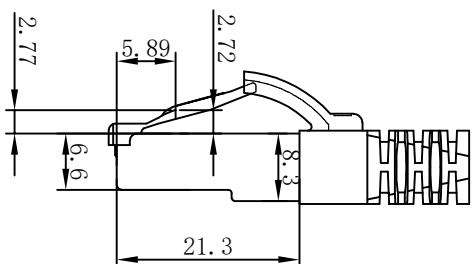

CAT.6 S/FTP TPE-LSZH 250MHz ISO/IEC 11801 & EN50173-1 & ANSI/TIA-568. 2-D www.Synergy21.de CE

PIN OUT

MATERIAL LIST

⑥	LABEL	NO DRY GLUE LABEL	1	
⑤	MINI TIE	PE MINI TIE(POSSESS METAL) COLOUR SEE THE CHART	2	
④	POLYETHYLENE BAG	SYNERGY 21 SLIP PE BAG	1	
③	CABLE	CAT. 6 S/FTP 27AWG (BC*1P+AL-FOIL)*4+Braid(AL-MG) JACKET:TPE-LSZH OD:6.0±0.2mm COLOUR SEE THE CHART	1	
②	Over mold	80A PVC,COLOR:SEE THE CHART	2	
①	Plug	RJ45 8P8C' S SHIELDED ,THE SHELL PLATED NICKEL ,PIN GOLD PLATED 3u" RED/TRANSPARENT	2	
NO.	PARTS NAME	SPECIFICATION STANDARD	QT' Y	REMARK

NOTE:

- ELECTRICAL TEST:
  - 100% OPEN SHORT, MISS WIRE TEST
  - INSULATION RESISTANCE:DC 300V 10M Ohm;
  - CONTACTOR RESISTANCE:1 OHM per meter
- FLUKE TEST LIMIT:ISO11801 Channel Class E
- Working temperature:-10°C ~ + 60°C
- Storage temperature:-20°C~+75°C
- RoHS 3.0 AND REACH compliant
- Low Smoke (IEC 61034)
- Flame retardant (IEC60332-1-2)
- Halogen free (IEC 60754-1/2)
- Packing:Synergy21 PE Bag+Label
- Minimum of the bending radius is 60mm