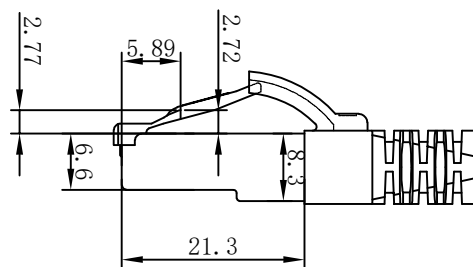

CAT.6 S/FTP TPE-LSZH 250MHz ISO/IEC 11801 & EN50173-1 & ANSI/TIA-568. 2-D www.Synergy21.de CE

PIN OUT

MATERIAL LIST

⑥	LABEL	NO DRY GLUE LABEL	1	
⑤	MINI TIE	PE MINI TIE(POSSESS METAL) COLOUR SEE THE CHART	2	
④	POLYETHYLENE BAG	SYNERGY 21 SLIP PE BAG	1	
③	CABLE	CAT. 6 S/FTP 27AWG (BC*1P+AL-FOIL)*4+Braid(AL-MG) JACKET:TPE-LSZH OD:6.0±0.2mm COLOUR SEE THE CHART	1	
②	Over mold	80A PVC,COLOR:SEE THE CHART	2	
①	Plug	RJ45 8P8C' S SHIELDED ,THE SHELL PLATED NICKEL ,PIN GOLD PLATED 3u" RED/TRANSPARENT	2	
NO.	PARTS NAME	SPECIFICATION STANDARD	QT' Y	REMARK

NOTE:

- ELECTRICAL TEST:
 - 100% OPEN SHORT, MISS WIRE TEST
 - INSULATION RESISTANCE:DC 300V 10M Ohm;
 - CONTACTOR RESISTANCE:1 OHM per meter
- FLUKE TEST LIMIT:ISO11801 Channel Class E
- Working temperature:-10°C ~ + 60°C
- Storage temperature:-20°C~+75°C
- RoHS 3.0 AND REACH compliant
- Low Smoke (IEC 61034)
- Flame retardant (IEC60332-1-2)
- Halogen free (IEC 60754-1/2)
- Packing:Synergy21 PE Bag+Label
- Minimum of the bending radius is 60mm