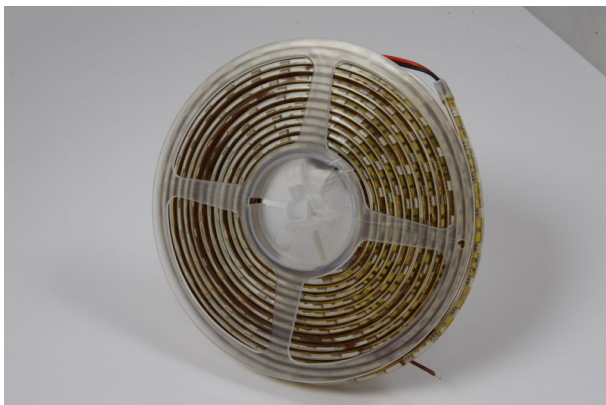

Synergy 21 LED Flex Strip 60 WW DC12V 72W IP68

kwh/1000h:	75,00
Lumens:	4300
Watt:	75,0
Nominal Service Life:	35000 Std.
Switching Cycles:	50000
Opt. Ambient Temperature.:	25 °C

LED Flex Strip warm white,
DC12V, max. 6A, 72W,
300Leds, 120°, 5050SMD
Length: 5000*12.9*4.8mm,
Lumen: 4300
3000K
brown PCB
without adhesive tape
outdoor
Suitable down to -25°C!

Attributes

Attribute	Value
Abstrahlwinkel:	120

Attribute	Value
Ampere:	6
CC oder CV:	CV
CRI:	>80
Dimmbar:	abhängig vom Netzteil
Länge:	5
LED Strip Klebeband:	nein
LED Strip Breite:	12.90
LED Strip Höhe:	5
LED Strip Klebeband:	nein
LED Strip kürzbar:	50
LED Strip Länge:	5000
Lichtfabe in Kelvin:	3000
Lichtfarbe:	warmweiß
Lichtfarbe in Kelvin:	3000
Lichtfarbe Name:	warmweiß
Lumen:	4300
Schutzklasse:	IP68
Volt:	12
Weight:	0.168 Kg
Warranty:	24.00 Months

Additional Images

Accessories

Part No.	Name
81069	Synergy 21 LED zub Hollow Socket with Screw Terminals
81068	Synergy 21 LED zub wooden plug with screw terminals
81741	Synergy 21 LED Flex Strip add. Silicone mounting clip 10 pack
148726	Synergy 21 - Waterproof connector 1:1
148727	Synergy 21 - Waterproof connector 1:2
148730	Synergy 21 - Waterproof connector box 3 ports

Part No.	Name
148729	Synergy 21 - Waterproof connector box 3 ports transparent
148728	Synergy 21 - Waterproof connector box 4 ports
139522	Mean Well power supply - 12V 120W IP67