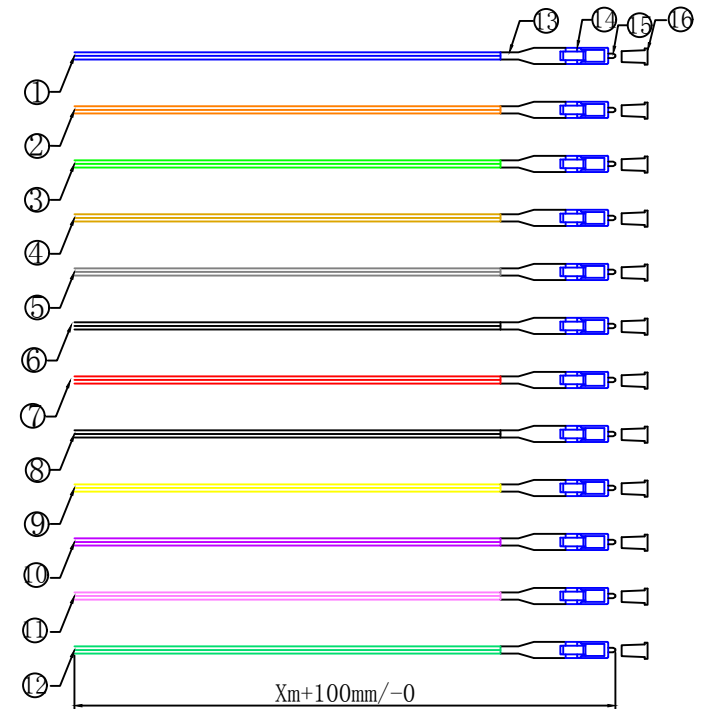

**NOTE:**

1. The primary coating and secondary coating have the same color
2. Loose buffered, easy strip type at least 1m
3. ROHS 2.0 and REACH compliant

**MATERIAL LIST:**

⑬	LC White Dust Cap	12	
⑮	LC/ UPC SM Ferrule	12	
⑭	LC SM Blue 0.9 Connector	12	
⑬	LC 0.9 White Boot	12	
⑫	Fiber Cable LOOSE TUBE SM 9/125 G657. A2 0.9mm TURQUOISE LSZH	Xm	
⑪	Fiber Cable LOOSE TUBE SM 9/125 G657. A2 0.9mm PINK LSZH	Xm	
⑩	Fiber Cable LOOSE TUBE SM 9/125 G657. A2 0.9mm VIOLET LSZH	Xm	
⑨	Fiber Cable LOOSE TUBE SM 9/125 G657. A2 0.9mm YELLOW LSZH	Xm	
⑧	Fiber Cable LOOSE TUBE SM 9/125 G657. A2 0.9mm BLACK LSZH	Xm	
⑦	Fiber Cable LOOSE TUBE SM 9/125 G657. A2 0.9mm RED LSZH	Xm	
⑥	Fiber Cable LOOSE TUBE SM 9/125 G657. A2 0.9mm WHITE LSZH	Xm	
⑤	Fiber Cable LOOSE TUBE SM 9/125 G657. A2 0.9mm GREY LSZH	Xm	
④	Fiber Cable LOOSE TUBE SM 9/125 G657. A2 0.9mm BROWN LSZH	Xm	
③	Fiber Cable LOOSE TUBE SM 9/125 G657. A2 0.9mm GREEN LSZH	Xm	
②	Fiber Cable LOOSE TUBE SM 9/125 G657. A2 0.9mm ORANGE LSZH	Xm	
①	Fiber Cable LOOSE TUBE SM 9/125 G657. A2 0.9mm BLUE LSZH	Xm	
NO.	SPECIFICATION STANDARD	QT' Y	REMARK

Grade Designation: Each to Reference

Type	Single-Mode
Insertion Loss	≤0.3dB (IEC 61300-3-4)
Return Loss	≥50dB (IEC 61300-3-6)
Test Wavelength	1310nm

ITEM NO.	Length
S215475V2	2.0m

**SYNERGY21**

		CUSTOMER				ITEM NO.		See the chart		
		PRODUCT NAME		Pigtail LC/UPC SM 9/125 μm 12 different colours 0.9		manufacture country:		CHINA	UNIT	MM
		NEW		2021-12-03		A		DRAWNBY		CHECKBY
BY		CHK		REVISION RECORD MODIFICATIONS		DATE		REV.		SYNERGY21
						APPOBY		DATE		
						SYNERGY21		2021-12-03		