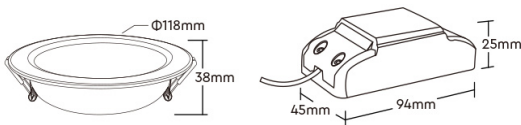

Additional Images

Accessories

Part No.	Name
147981	Synergy 21 LED remote RGB-WW (RGB-CCT) 8 zones *Milight/Miboxer*
147982	Synergy 21 LED remote RGB-WW (RGB-CCT) 4 zones *Milight/Miboxer*
148005	Synergy 21 LED remote smart panel RGB-WW (RGB-CCT) 4 zones *Milight/Miboxer*
148006	Synergy 21 LED remote smart panel RGB-WW (RGB-CCT) 8 zones *Milight/Miboxer*
181054	Synergy 21 LED remote WLAN controller *Milight/Miboxer*