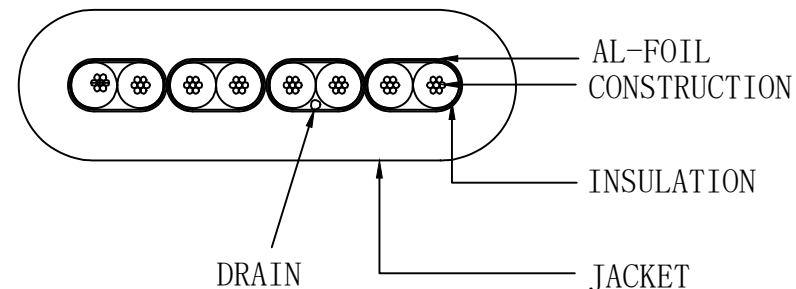

CAT.6A/Class Ea U/FTP FLAT TPE PATCH CABLE 500 MHz 4PAIRS ISO11801 & EN50173 & ANSI/TIA568C.2 www.Synergy21.de **CE** 21-RC

WIRING DIAGRAM

NOTE:

1. 100% OPEN SHORT, MISS WIRE TEST
2. Fluke test (Length ≤ 20m)
- Test limit: ISO 11801 CHANNEL CLASS Ea
3. ROHS 3.0 AND REACH COMPLIANT
4. Halogen free: IEC 60754-2

MATERIAL LIST

③	OVER MOLD	PVC COLOUR SEE THE CHART	2	
②	CONNECTOR	RJ45 8P8C shielded Plug, Pin Gold Plated 3U", Transparence blue	2	
①	CABLE	CAT.6A U/FTP (32AWG BC*1P+AL-FOIL)*4PAIRS+DRAIN(AL-MG)+JACKET: Super Flex TPE, OD:6.5*2.0±0.2mm	1	
NO.	PARTS NAME	SPECIFICATION STANDARD	QT' Y	REMARK

<b>SYNERGY 21</b>					
CUSTOMER				ITEM NO.	See The Chart
Hasia		change "ROSH 2.0" to "ROSH 3.0"		2022-02-25	A1
		NEW		2020-12-10	A
BY	CHK	REVISION RECORD MODIFICATION		DATE	REV.
				PRODUCT NAME	CAT.6A U/FTP FLAT PATCH CORD TPE
				manufacture country:	CHINA
				UNIT	MM
				DRAWNBY	CHECKBY
				APPROVE	DATE
				SYNERGY 21	SYNERGY 21
				SYNERGY 21	2020-12-10