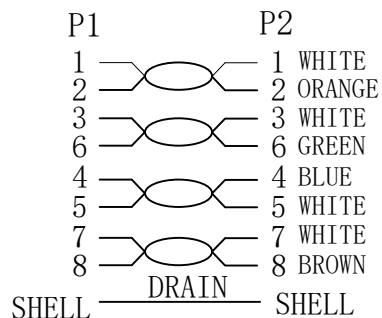

CAT.6A/Class Ea U/FTP FLAT TPE PATCH CABLE 500 MHz 4PAIRS ISO11801 & EN50173 & ANSI/TIA568C.2 www.Synergy21.de **CE** 21-RC

WIRING DIAGRAM

NOTE:

1. 100% OPEN SHORT, MISS WIRE TEST
2. Fluke test (Length ≤ 20m)
- Test limit: ISO 11801 CHANNEL CLASS Ea
3. ROHS 3.0 AND REACH COMPLIANT
4. Halogen free: IEC 60754-2

MATERIAL LIST

③	OVER MOLD	PVC COLOUR SEE THE CHART	2	
②	CONNECTOR	RJ45 8P8C shielded Plug, Pin Gold Plated 3U", Transparence blue	2	
①	CABLE	CAT.6A U/FTP (32AWG BC*1P+AL-FOIL)*4PAIRS+DRAIN(AL-MG)+JACKET: Super Flex TPE, OD:6.5*2.0±0.2mm	1	
NO.	PARTS NAME	SPECIFICATION STANDARD	QT' Y	REMARK

<b>SYNERGY 21</b>					
CUSTOMER				ITEM NO.	See The Chart
Hasia		change "ROSH 2.0" to "ROSH 3.0"		2022-02-25	A1
		NEW		2020-12-10	A
BY	CHK	REVISION RECORD MODIFICATION		DATE	REV.
				PRODUCT NAME	CAT.6A U/FTP FLAT PATCH CORD TPE
				manufacture country:	CHINA
				UNIT	MM
				DRAWNBY	CHECKBY
				APPROVE	DATE
				SYNERGY 21	SYNERGY 21
				SYNERGY 21	2020-12-10

COLOR:White RAL 9003	
ITEM	LENGTH/mm
S216872V2	150±5
S216873V2	250±10
S216874V2	500±15
S216875V2	1000±20
S216876V2	1500±30
S216877V2	2000±30
S216878V2	3000±50
S216879V2	5000±100
S216880V2	7000±200
S216881V2	10000±200
S216882V2	15000±300