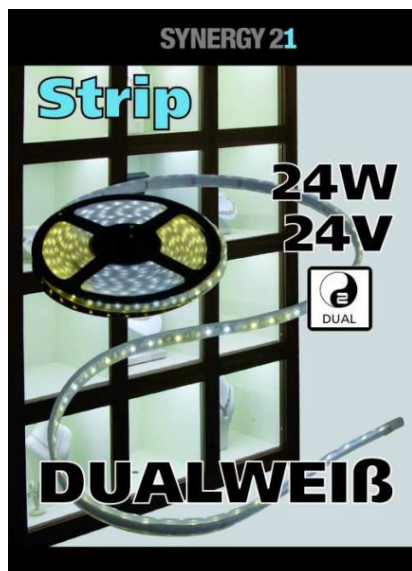

## Synergy 21 LED Flex Strip 120 DW (CCT) DC24V 24W per color IP20

kwh/1000h:	48,00
Lumens:	3000
Watt:	48,0
Nominal Service Life:	35000 Std.
Switching Cycles:	50000
Opt. Ambient Temperature.:	25 °C

Colour selection between 3000-7000K possible with controller  
ww: 3000K  $\pm$ 250, cw: 6500K  $\pm$ 250  
5 metres, (5000\*10\*2.5mm)  
24 Volt, common positive pole, 48 Watt total, 10W/M  
3000Lm  
600 normal power 3528SMD LED  
DC24V, 24W per colour, non-waterproof  
Shortenable all 12 LED

Adhesive tape for mounting aid on the back

Strip can be shortened at marking points with sharp scissors.  
!Attention! Strip must first be checked for functionality.  
Only split the strip when no current is present.

Package contents: Cable 20 cm with click plug and coupling

Energy efficiency class: A  
kWh/1000h: 48

Please note that LED strips must also be cooled.  
Make sure that the LED strip does not exceed the operating temperature of 40°C, otherwise the service life cannot be guaranteed.

## Attributes

Attribute	Value
Abstrahlwinkel:	120
Ampere:	2
CC oder CV:	CV
CRI:	>80
Dimmbar:	abhängig vom Netzteil
LED Strip Klebeband:	ja
LED Strip Breite:	10
LED Strip Höhe:	2.50
LED Strip kürzbar:	50
LED Strip Länge:	5000
Lichtfabe in Kelvin:	3000-7000
Lichtfarbe:	dual weiß, CCT
Lichtfarbe in Kelvin:	3000-7000
Lichtfarbe Name:	dual weiß, CCT
Lumen:	3000
Schutzklasse:	IP20
Volt:	24
Weight:	0.1 Kg
Warranty:	24.00 Months