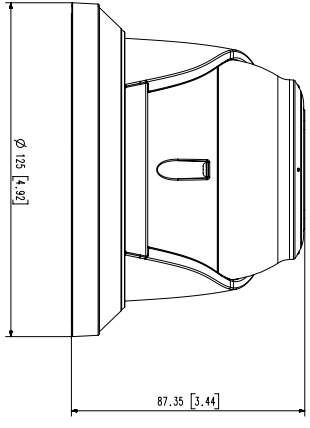

NO	PART NAME	CODE NO.	MATERIAL	QTY	REMARK
1	ASSY-TOTAL QNE-8011R-Y1	000001	QNE-8011R	1	

[REAR VIEW]

[LEFT VIEW]

[TOP VIEW]

[RIGHT VIEW]

[BOTTOM VIEW]

[FRONT VIEW]

• Dimension Unit : mm [inch]