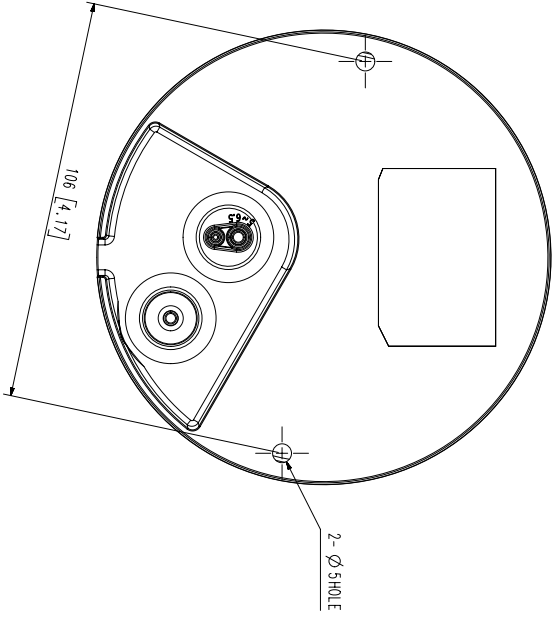

QNV-6012R/6022R/6032R
QNV-8010R/8020R/8030R
UNIT : mm[inch]