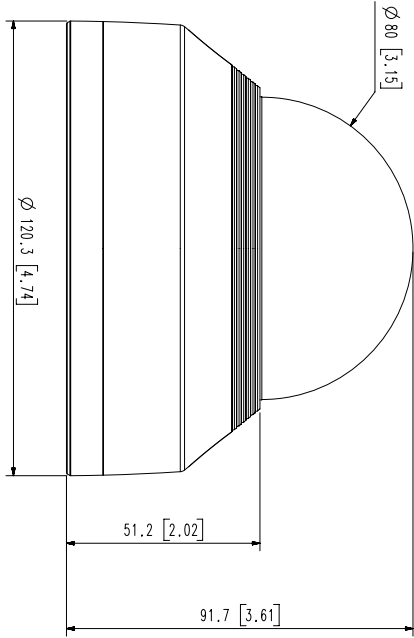

QNV-6012R/6022R/6032R
QNV-8010R/8020R/8030R
UNIT : mm[inch]