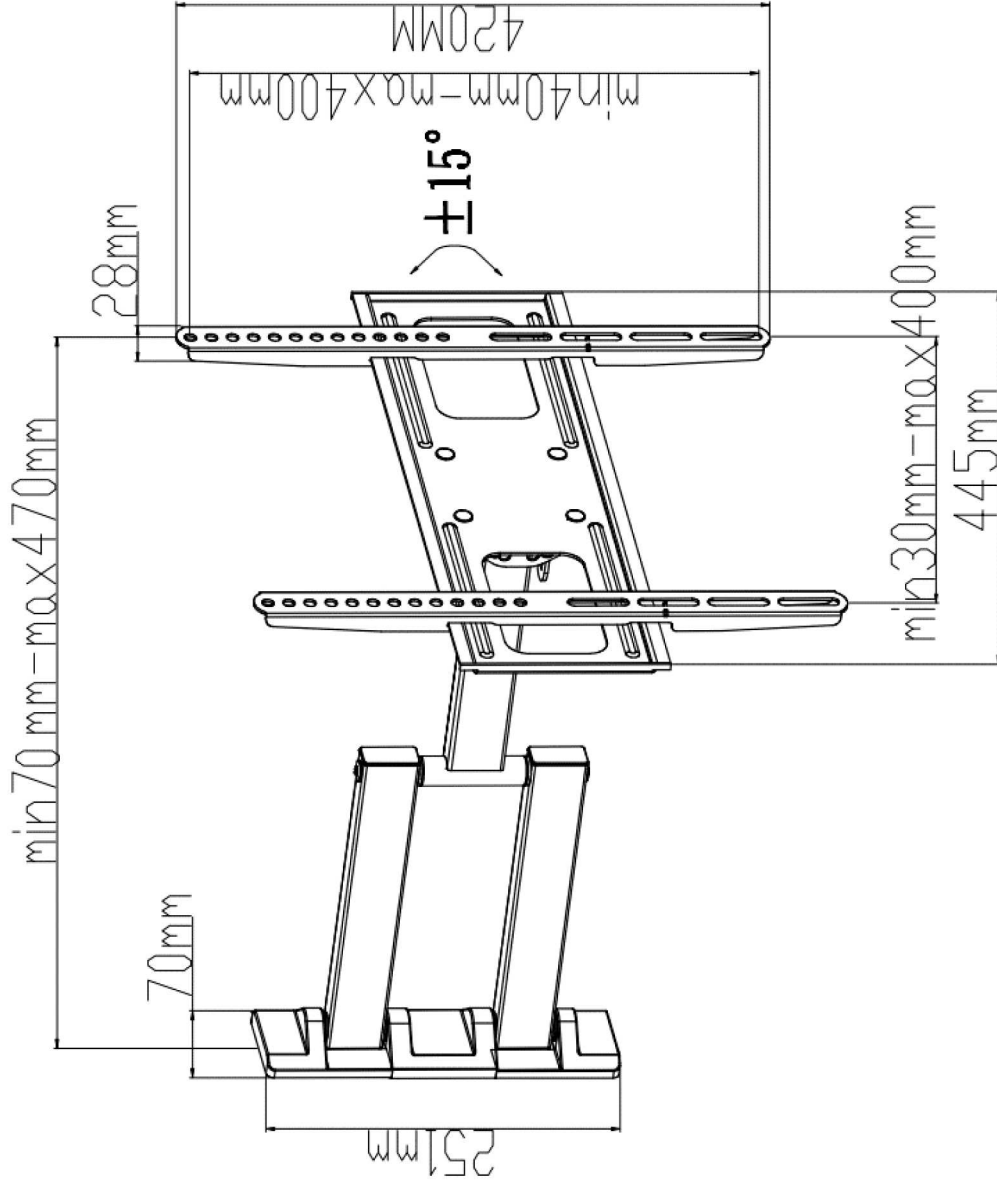

REVISED	DR	APP

LED wall bracket for 32" to 55"

- Tilt angle:  $\pm 15^\circ / -15^\circ$  for optimal viewing angle
- Wall distance: 70mm to 470mm
- VESA standards: 400x400
- Suitable for 32" to 55", max. 30kg
- Lift-and-Hook design makes your installation fast and easy
- Safety locking by spinning bolt on the bottom
- including mounting manual and mounting hardware

DESCRIPTION		LED WALL MOUNT 32" - 55"			
SIZE	A4	DATE	15.02.2022	CHECKED	TOL
UNIT	MM	DRAWN	R.Hueller	APPROVED	89745-1
CUSTOM TARIF NO.: 73269098900					