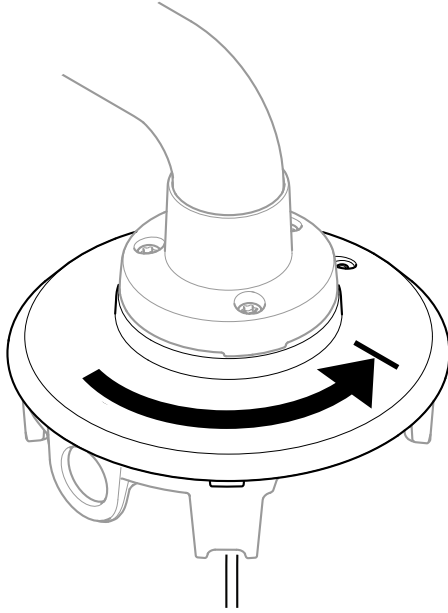

1.3

1.4

3x
5.0 N m
(3.7 lb ft)