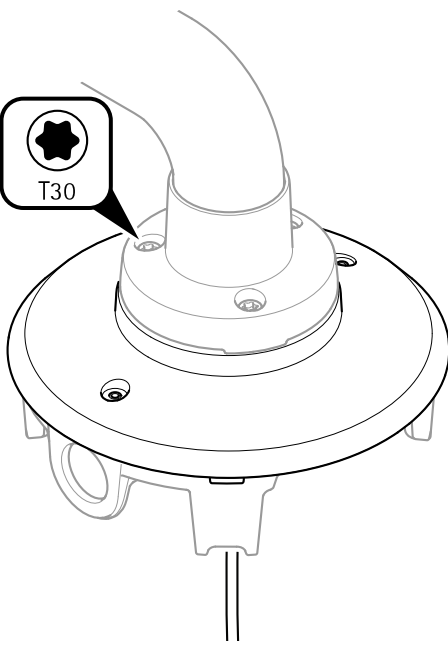

1.4

3x
5.0 N m
(3.7 lb ft)