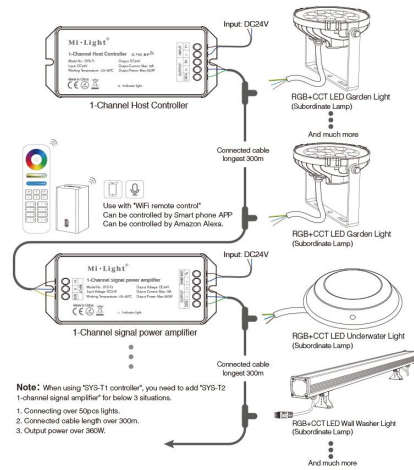

Connection Diagram

COMPATIBLE REMOTE SHEET

Product	Compatible Remote