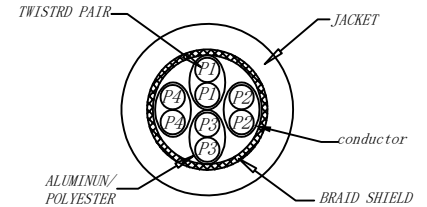

CAT. 6A S/FTP 27AWG LSZH 500MHz ISO/IEC 11801 Class Ea Channel Link 100% tested & EN 50173-1 & ANSI/TIA-568-C.2 www.Synergy21.de **CE**

①

**MATERIAL LIST:**

③	OVER MOLD	PVC 75A	8PCS	
②	PLUG	RJ45 8P8C Shielded Plug, Pin Gold Plated 3u", Shell Nickel Plating , Transparent Blue	2PCS	
①	CABLE	S/FTP CAT. 6A 27AWG (BC+AL-FOIL)*4PAIR+Braid(AL-MG) +JACKET:LSZH OD:5.8±0.2MM	1PCS	
NO.	PARTS NAME	SPECIFICATION STANDARD	QT' Y	REMARK

**NOTE:**

- ELECTRICAL TEST:
  - 100% OPEN SHORT, MISS WIRE TEST
  - INSULATION RESISTANCE:DC 300V 10M Ohm;
  - CONTACTOR RESISTANCE:1 OHM per meter
- FLUKE TEST LIMIT:ISO11801 Channel Class Ea
- Operating temperature:-20°C ~ + 75°C
- ROHS 3.0 & REACH COMPLIANT
- Support PoE/PoE+/PoE++
- Packing:Synergy21 PE Bag+Label
- Minimum of the bending radius is 60mm
- Flame retardant (IEC60332-1-2)  
Low smoke(IEC 61034)  
Halogen free(IEC 60754-2)