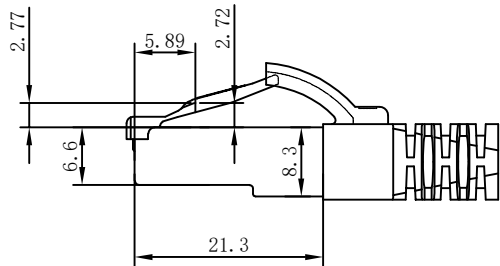

CAT. 6A S/FTP 27AWG LSZH 500MHz ISO/IEC 11801 Class Ea Channel Link 100% tested & EN 50173-1 & ANSI/TIA-568-C.2 www.Synergy21.de **CE**

①

**MATERIAL LIST:**

③	OVER MOLD	PVC 75A	8PCS	
②	PLUG	RJ45 8P8C Shielded Plug, Pin Gold Plated 3u", Shell Nickel Plating , Transparent Blue	2PCS	
①	CABLE	S/FTP CAT. 6A 27AWG (BC+AL-FOIL)*4PAIR+Braid(AL-MG) +JACKET:LSZH OD:5.8±0.2MM	1PCS	
NO.	PARTS NAME	SPECIFICATION STANDARD	QT' Y	REMARK

**NOTE:**

- ELECTRICAL TEST:
  - 100% OPEN SHORT, MISS WIRE TEST
  - INSULATION RESISTANCE:DC 300V 10M Ohm;
  - CONTACTOR RESISTANCE:1 OHM per meter
- FLUKE TEST LIMIT:ISO11801 Channel Class Ea
- Operating temperature:-20°C ~ + 75°C
- ROHS 3.0 & REACH COMPLIANT
- Support PoE/PoE+/PoE++
- Packing:Synergy21 PE Bag+Label
- Minimum of the bending radius is 60mm
- Flame retardant (IEC60332-1-2)  
Low smoke(IEC 61034)  
Halogen free(IEC 60754-2)