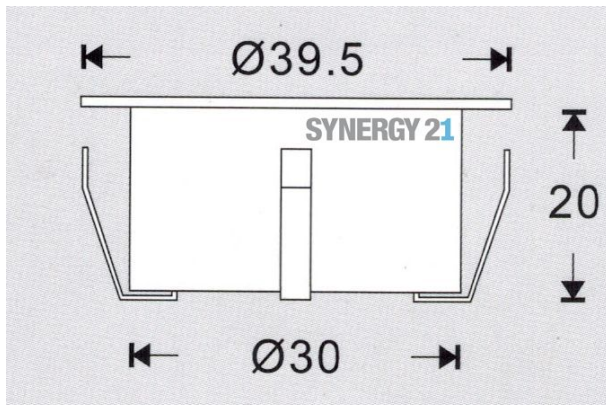

Attribute	Value
Grösse:	39,5*20
LED - Gehäusefarbe:	Silber
LED - Gehäusematerial:	Edelstahl
Lichtfarbe:	warmweiß
Schutzklasse:	IP67
Volt:	12
Weight:	0.032 Kg
Warranty:	24.00 Months

Additional Images