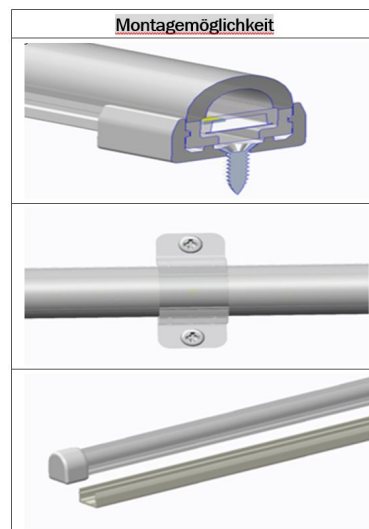

Accessories

Sign.	Wiring Method	Power Feeder Cable To PCB	Power Feeder Cable To Head	Front Cap	Light Beam	End Cap	Mounting Method
Top-Bend	flat side	300mm waterproof cable with male plug	300mm waterproof cable with female plug	Front Cap	Light Beam	End Cap	Bracket
	edge side		300mm waterproof cable with female plug	Front Cap	Light Beam	End Cap	Clip
	bottom side		300mm waterproof cable with female plug	Front Cap	Light Beam	End Cap	aluminum channel

Accessories

Part No.	Name
153192	Synergy 21 LED Flex Strip NEON TB add. Connection straight
153193	Synergy 21 LED Flex Strip NEON TB add. Lateral connection
153198	Synergy 21 LED Flex Strip NEON TB add. clamp
153199	Synergy 21 LED Flex Strip NEON TB zub. Clip
153200	Synergy 21 LED Flex Strip NEON TB add. rail
153204	Synergy 21 LED Flex Strip NEON SB + TB add. connection cable