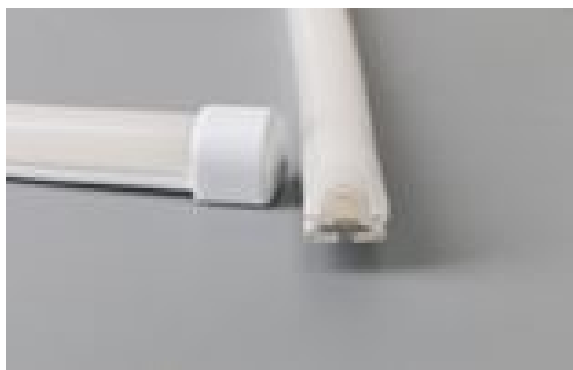

## Synergy 21 LED flex strips NEON TB WW DC24V

kwh/1000h:	77,00
Lumens:	4000
Watt:	70,0
Nominal Service Life:	35000 Std.
Switching Cycles:	50000
Opt. Ambient Temperature.:	25 °C

Synergy 21 LED Flex Strip NEON TB Series  
TB= top bend, bend up and down, not sideways  
If you want to bend sideways, please select the NEON SB series

Length: 5m  
Voltage: 24V,  
Watt: 14W/m, 70W  $\pm$ 10%  
Light colour: warm white, 3000K, CRI>80  
Brightness: 800lm/m, total: 4000lm  $\pm$ 10%  
Beam angle: 120°  
Protection class: IP40  
Number of LEDs: 120/m, SMD2835  
Dimensions: 5000\*17\*15 mm (L\*W\*H)  
Operating temperature: -20°C to +45°C  
Can be shortened every 50mm  
Adhesive tape: no