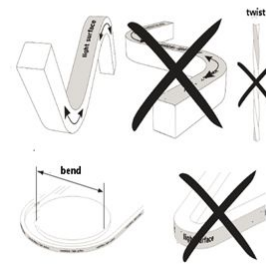

Length: 5m  
Voltage: 24V,  
Watt: 14W/m, 70W  $\pm$ 10%  
Light colour: warm white, 3000K, CRI>80  
Brightness: 800lm/m, total: 4000lm  $\pm$ 10%  
Beam angle: 120°  
Protection class: IP40  
Number of LEDs: 120/m, SMD2835  
Dimensions: 5000\*17\*15 mm (L\*W\*H)  
Operating temperature: -20°C to +45°C  
Can be shortened every 50mm  
Adhesive tape: no

There are a variety of mounting options, such as clips, permanently elastic mounting adhesive, cable ties, etc.

See accessories

Please note that LED strips must also be cooled.

Make sure that the LED strip does not exceed the working temperature of 40°C, otherwise the service life cannot be guaranteed.

## Attributes

Attribute	Value
Abstrahlwinkel:	120
Ampere:	2.90
CC oder CV:	CV
CRI:	>80
Dimmbar:	abhängig vom Netzteil
Länge:	5
LED Strip Klebeband:	nein
LED Strip Breite:	17
LED Strip Höhe:	15
LED Strip kürzbar:	50
LED Strip Länge:	5000
Lichtfabe in Kelvin:	3000
Lichtfarbe:	warmweiß
Lichtfarbe in Kelvin:	3000
Lichtfarbe Name:	warmweiß
Lumen:	4000
Schutzklasse:	IP65
Volt:	24
Weight:	0.5 Kg
Warranty:	60.00 Months

## Accessories

Sign.	Wiring Method	Power Feeder Cable To PCB	Power Feeder Cable To Head	Front Cap	Light Beam	End Cap	Mounting Method
Top-Bend	flat side	300mm waterproof cable with male plug	300mm waterproof cable with female plug	Front Cap	Light Beam	End Cap	Bracket
	edge side		300mm waterproof cable with female plug	Front Cap	Light Beam	End Cap	Clip
	bottom side		300mm waterproof cable with female plug	Front Cap	Light Beam	End Cap	aluminum channel