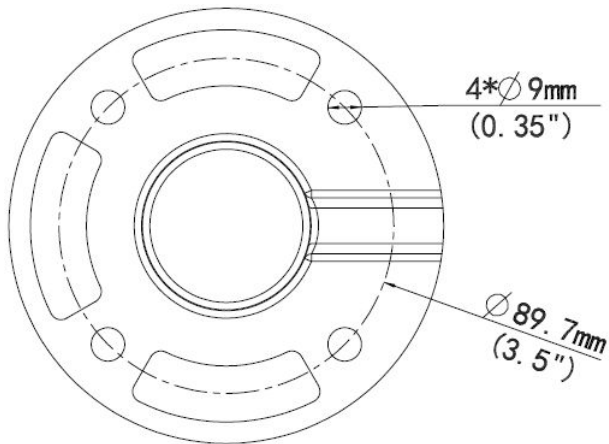

ALLNET IP Kamera zbh. Pendant mount/Decken for ALL-CAM2498-LEP

EAN CODE

Highlight:

- Indoor or outdoor Installation
- PTZ Dome Pendant installation
- Dimensions: ?116.5mmx239mm(?4.6" x9.4")
- Material: Aluminum alloy

Technical Details:

Bracket
Application
Dimensions
Weight
Material

ALL-CAM2498-LEP_Pendant_Mount
Indoor or outdoor, PTZ Dome Pendant installation
?116.5mmx239mm(?4.6" x9.4")
0.67kg(1.5lb)
Aluminum alloy

Weitere Bilder

Zubehör

| Art.-Nr. | Name |
|----------|---|
| 159695 | ALLNET IP Kamera PTZ / Outdoor / 2MP / IR / 22x opt. Zoom / 54° / "ALL-CAM2498-LEP" |