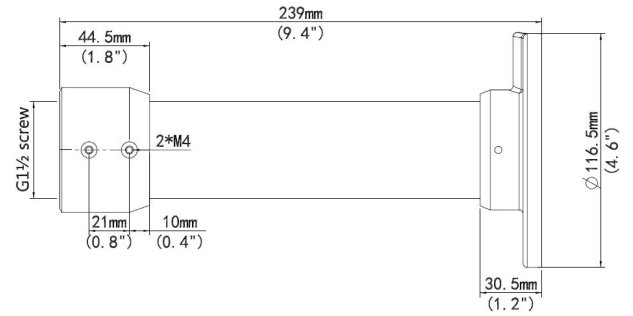

ALLNET IP Kamera zbh. Pendant mount/Decken for ALL-CAM2498-LEP

EAN CODE

Highlight:

- Indoor or outdoor Installation
- PTZ Dome Pendant installation
- Dimensions: ?116.5mmx239mm(?4.6" x9.4")
- Material: Aluminum alloy

Technical Details:

Bracket
Application
Dimensions
Weight
Material

ALL-CAM2498-LEP_Pendant_Mount
Indoor or outdoor, PTZ Dome Pendant installation
?116.5mmx239mm(?4.6" x9.4")
0.67kg(1.5lb)
Aluminum alloy

Weitere Bilder