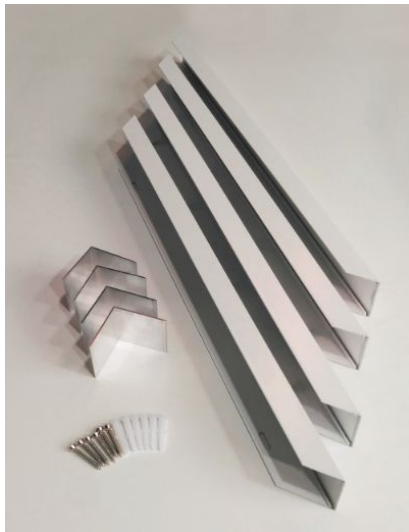

Synergy 21 LED light panel for mounting frame 620*620 white *without screws* V2

Suitable for 622*622 panels
Height 5.3cm
Frame colour: RAL9016
Can be plugged together (assembly without screws)

NEW VERSION

Attributes

Attribute	Value
Weight:	0.5 Kg
Warranty:	24.00 Months

Additional Images

Accessories

Part No.	Name
113307	Synergy 21 LED light panel 620*620 dual white (CCT) 50W V2
149066	Synergy 21 LED light panel 620*620 35W V3 PRO NW / W
149083	Synergy 21 LED light panel 620*620 warm white 35W V3 PRO white
149083	Synergy 21 LED light panel 620*620 warm white 35W V3 PRO white
149067	Synergy 21 LED light panel 620*620 neutral white 35W V3 PRO white UGR<19
149073	Synergy 21 LED light panel 620*620 cool white 35W V3 PRO white UGR<19
132042	Synergy 21 LED light panel 620*620 neutral white 40W IP65
132044	Synergy 21 LED light panel 620*620 warm white 40W IP65
148737	Synergy 21 LED-Leuchtplatte 620*620 dual weiß (CCT) 40W V3 weiß
149067	Synergy 21 LED light panel 620*620 neutral white 35W V3 PRO white UGR<19
149073	Synergy 21 LED light panel 620*620 cool white 35W V3 PRO white UGR<19
149079	Synergy 21 LED light panel 620*620 warm white 35W V3 PRO white UGR<19
149083	Synergy 21 LED light panel 620*620 warm white 35W V3 PRO white
134899	Synergy 21 Netzteil - Einschaltstrombegrenzer OSRAM