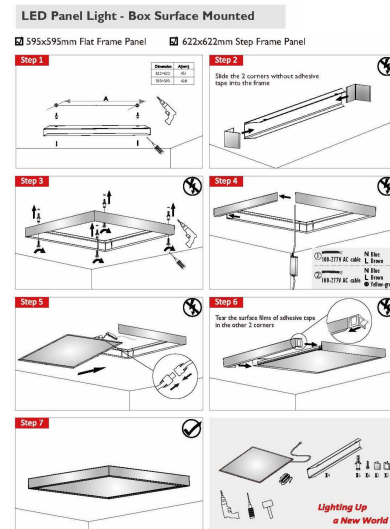

Synergy 21 LED light panel for mounting frame 620*620 white *without screws* V2

Suitable for 622*622 panels
Height 5.3cm
Frame colour: RAL9016
Can be plugged together (assembly without screws)

NEW VERSION

Attributes

Attribute	Value
Weight:	0.5 Kg
Warranty:	24.00 Months

Additional Images

Accessories

Part No.	Name
113307	Synergy 21 LED light panel 620*620 dual white (CCT) 50W V2
149066	Synergy 21 LED light panel 620*620 35W V3 PRO NW / W
149083	Synergy 21 LED light panel 620*620 warm white 35W V3 PRO white
149083	Synergy 21 LED light panel 620*620 warm white 35W V3 PRO white
149067	Synergy 21 LED light panel 620*620 neutral white 35W V3 PRO white UGR<19
149073	Synergy 21 LED light panel 620*620 cool white 35W V3 PRO white UGR<19
132042	Synergy 21 LED light panel 620*620 neutral white 40W IP65
132044	Synergy 21 LED light panel 620*620 warm white 40W IP65
148737	Synergy 21 LED-Leuchtplatte 620*620 dual weiß (CCT) 40W V3 weiß
149067	Synergy 21 LED light panel 620*620 neutral white 35W V3 PRO white UGR<19
149073	Synergy 21 LED light panel 620*620 cool white 35W V3 PRO white UGR<19
149079	Synergy 21 LED light panel 620*620 warm white 35W V3 PRO white UGR<19
149083	Synergy 21 LED light panel 620*620 warm white 35W V3 PRO white
134899	Synergy 21 Netzteil - Einschaltstrombegrenzer OSRAM