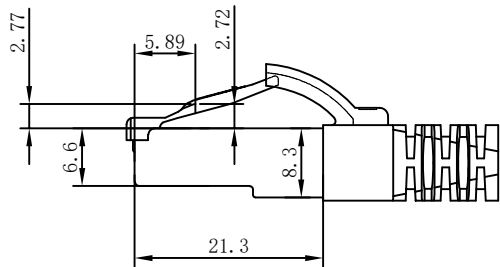

①

MATERIAL LIST:

③	OVER MOLD	PVC 75A	8PCS	
②	PLUG	RJ45 8P8C Shielded Plug, Pin Gold Plated 3u", Shell Nickel Plating , Transparent Blue	2PCS	
①	CABLE	S/FTP CAT. 6A 27AWG (BC+AL-FOIL)*4PAIR+Braid(AL-MG) +JACKET:LSZH OD:5.8±0.2MM	1PCS	
NO.	PARTS NAME	SPECIFICATION STANDARD	QT' Y	REMARK

NOTE:

- ELECTRICAL TEST:
 - 100% OPEN SHORT, MISS WIRE TEST
 - INSULATION RESISTANCE:DC 300V 10M Ohm;
 - CONTACTOR RESISTANCE:1 OHM per meter
- FLUKE TEST LIMIT:ISO11801 Channel Class Ea
- Operating temperature:-20°C ~ + 75°C
- ROHS 3.0 & REACH COMPLIANT
- Support PoE/PoE+/PoE++
- Packing:Synergy21 PE Bag+Label
- Minimum of the bending radius is 60mm
- Flame retardant (IEC60332-1-2)
Low smoke(IEC 61034)
Halogen free(IEC 60754-2)