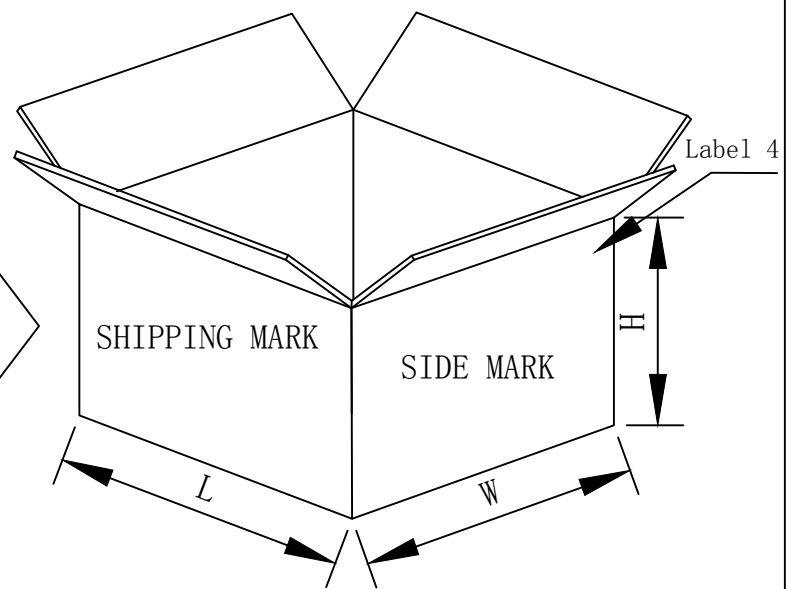

Label 4 Sample

Item No: S216700 118543
LWL-Patchkabel 0,5m, LC-LC, 50/125um, OM3, Uniboot, Synergy 21
Reach and RoHS II
10 PCS/PE CE

Label 2 Sample

217mm*217mm*220mm

450mm*450mm*250mm

Label 3

LWL-Patch cable 0,5m, LC-LC, 50/125um, OM3, Uniboot, Synergy 21-
Item No: S216700 118543
Q'TY: xxxPCS