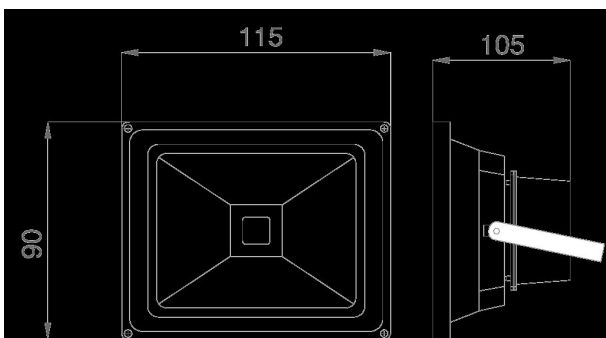

Attributes

Attribute	Value
Abstrahlwinkel:	120
Betriebstemperatur:	-25°C bis +55°C
CRI:	>80
Dimmbar:	TRIAC
Grösse:	115*90*105
LED - Gehäusefarbe:	schwarz
LED - Gehäusematerial:	Aluminium
Lichtfarbe:	kaltweiß
Lichtfarbe in Kelvin:	6000
Lumen:	900
Schutzklasse:	IP65
Volt:	230
Weight:	0.69 Kg
Warranty:	60.00 Months

Additional Images